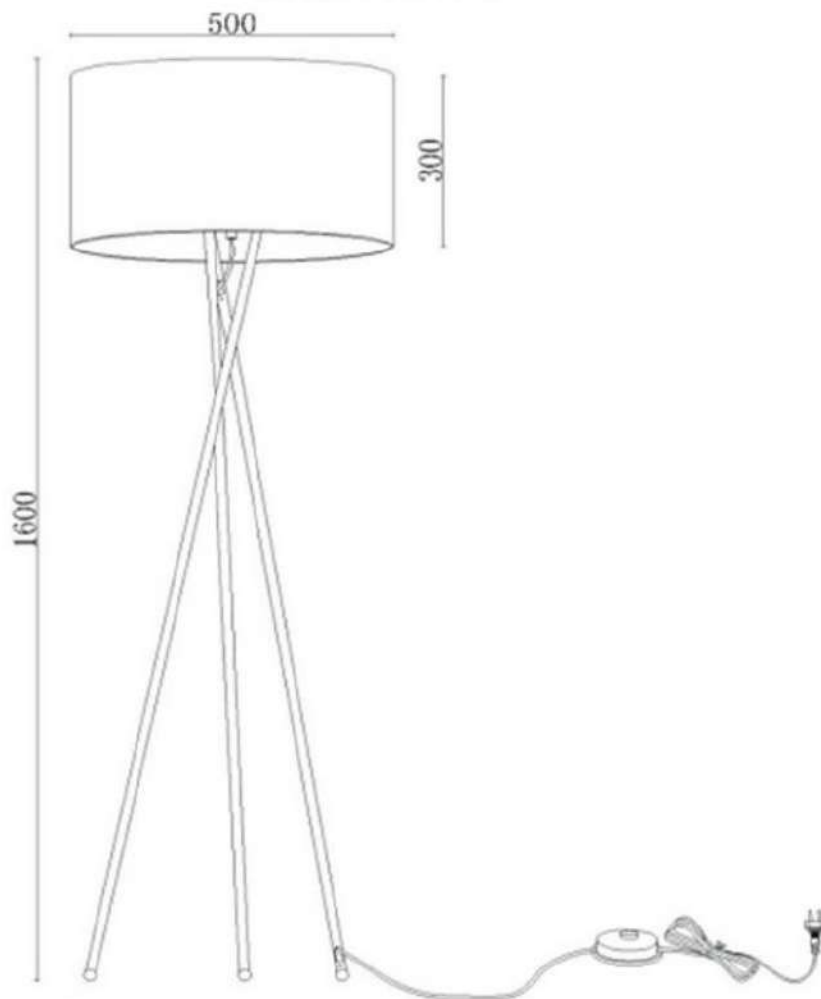

Model assembly instructions:
APL.637.05.01

1. Voltage/Frequency: 220-230V 50-60Hz.
2. Please wear gloves to install.
3. Don't install it on the moist ceiling.
4. Turn off the power before cleanout.
5. Please wash with the sanitizer without corrosivity.
6. The use of lamps is permissible: E27 1x40W.