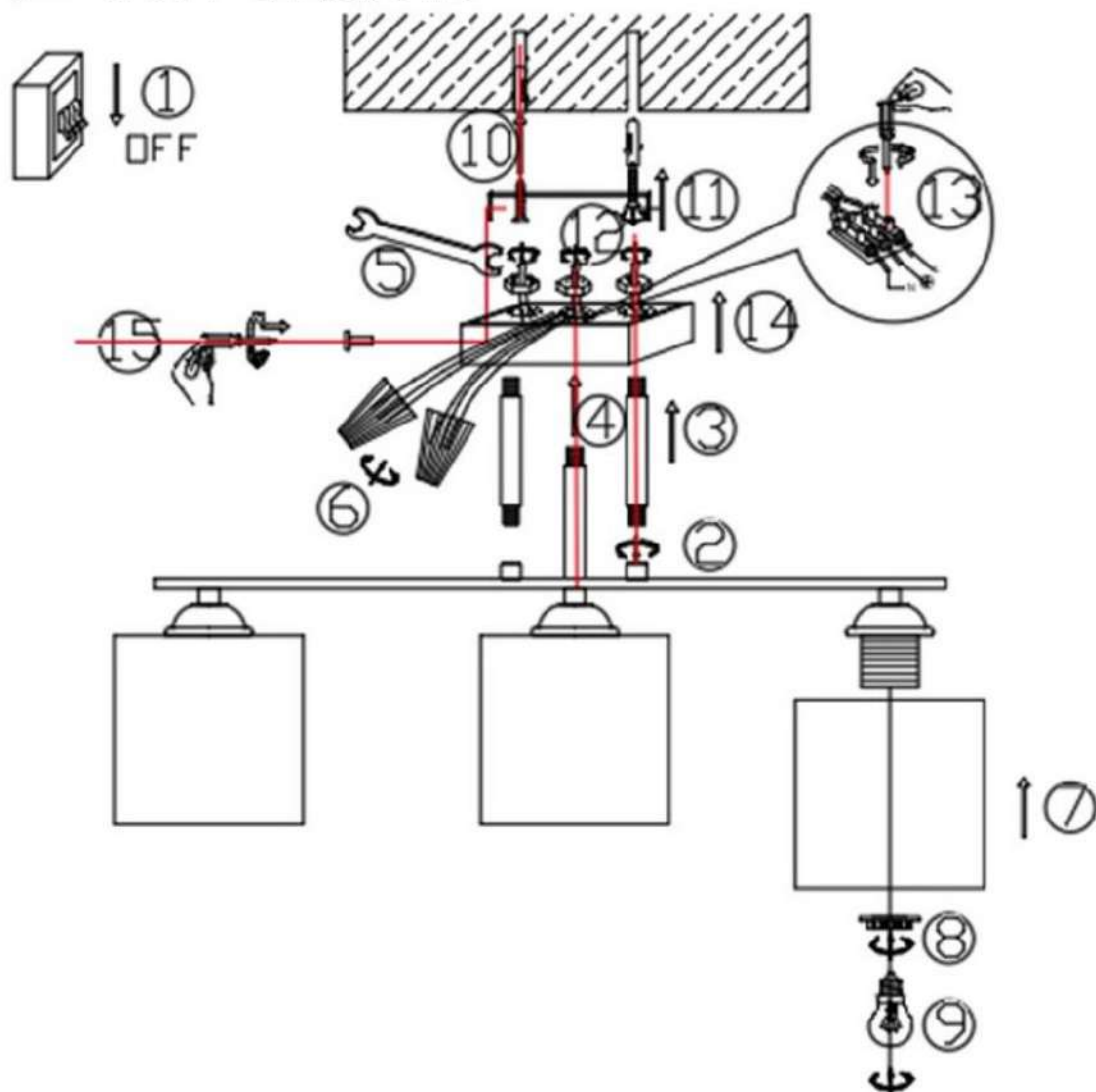

OMNI LUX

С В Е Т   К А Ж Д О М У

OML-55307-05

1. Before installing the luminaire, disconnect the power supply by turning the circuit breaker or fuse on the electrical panel box.
2. It is recommended to use gloves when assembling the luminaire.
3. Do not use a lamp with a higher wattage than indicated on the special sticker located on the lamp base.
4. When caring for the lamp, DO NOT use aggressive detergents.