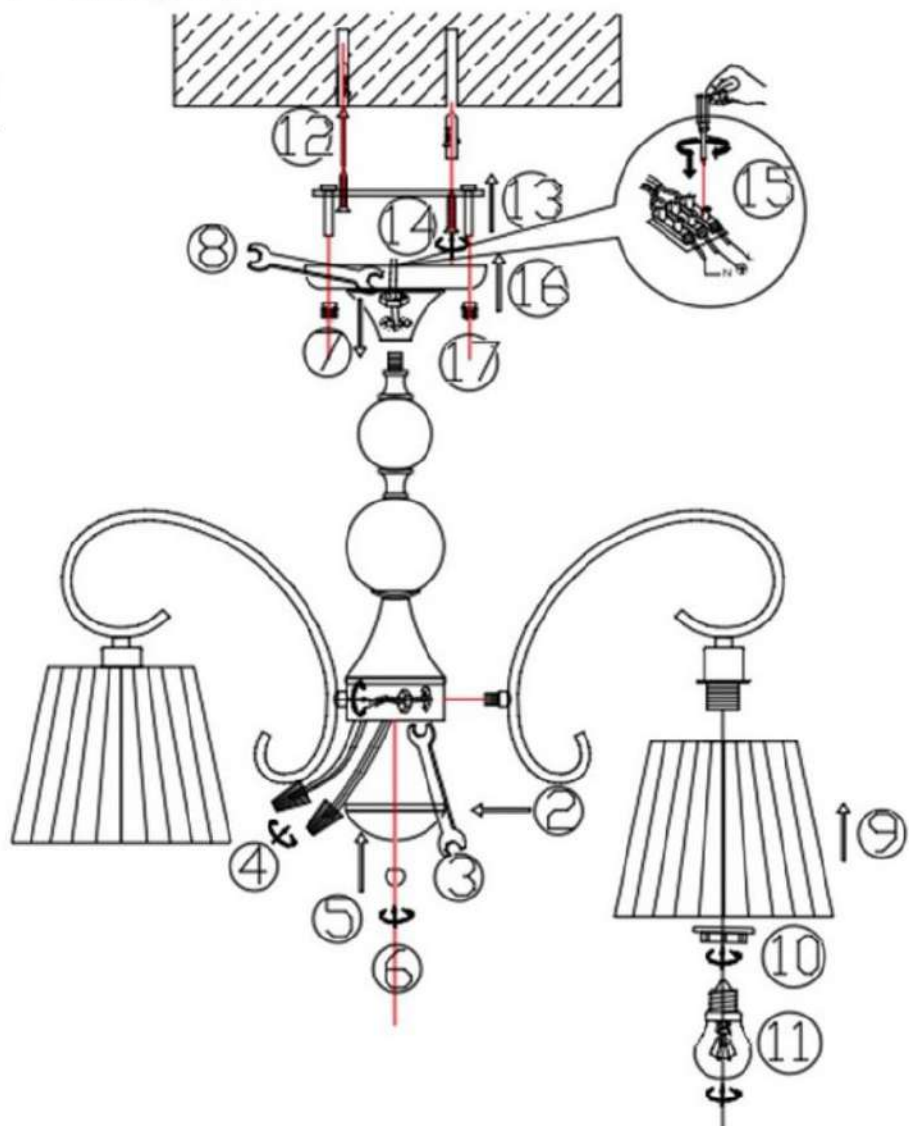

OMNI LUX

С В Е Т К А Ж Д О М У

OML-56103-03

1. Before installing the luminaire, disconnect the power supply by turning the circuit breaker or fuse on the electrical panel box.
2. It is recommended to use gloves when assembling the luminaire.
3. Do not use a lamp with a higher wattage than indicated on the special sticker located on the lamp base.
4. When caring for the lamp, DO NOT use aggressive detergents.