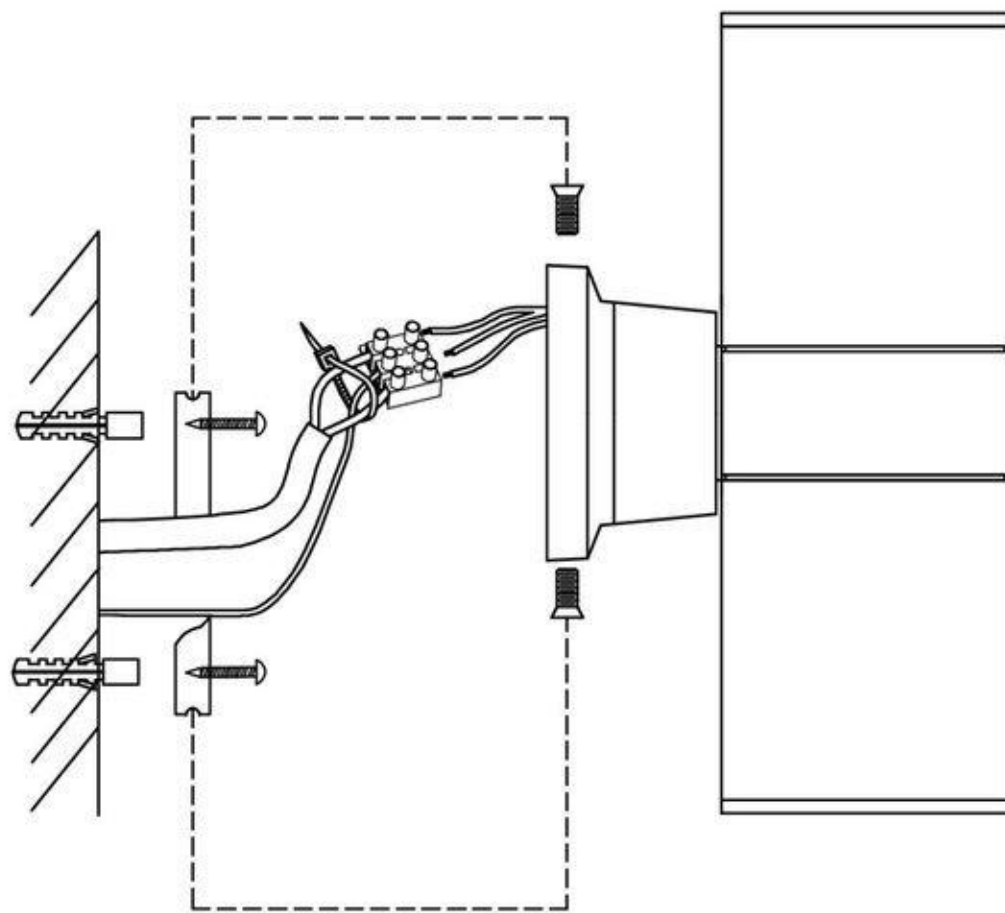

Instruction

Model:SL074.401.02
Outdoor wall lamp

LED(2*8w)