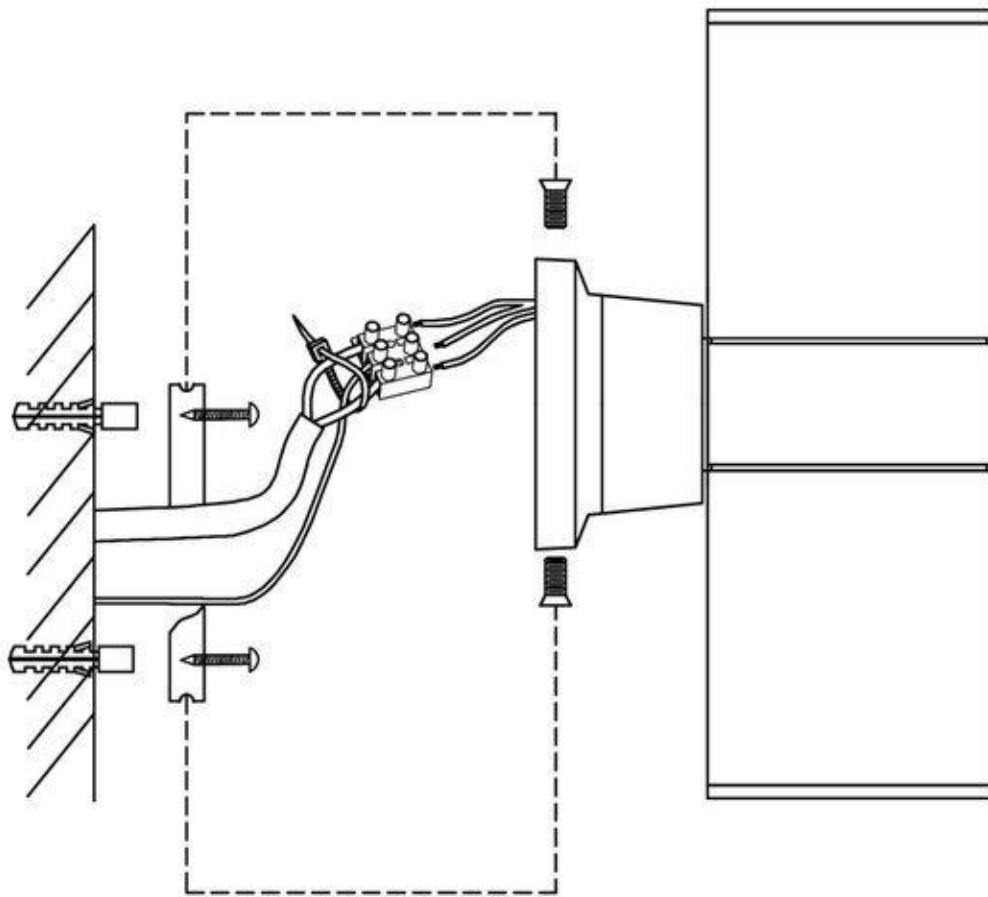

Instruction

Model:SL074.411.02
Outdoor wall lamp

LED(2*8w)