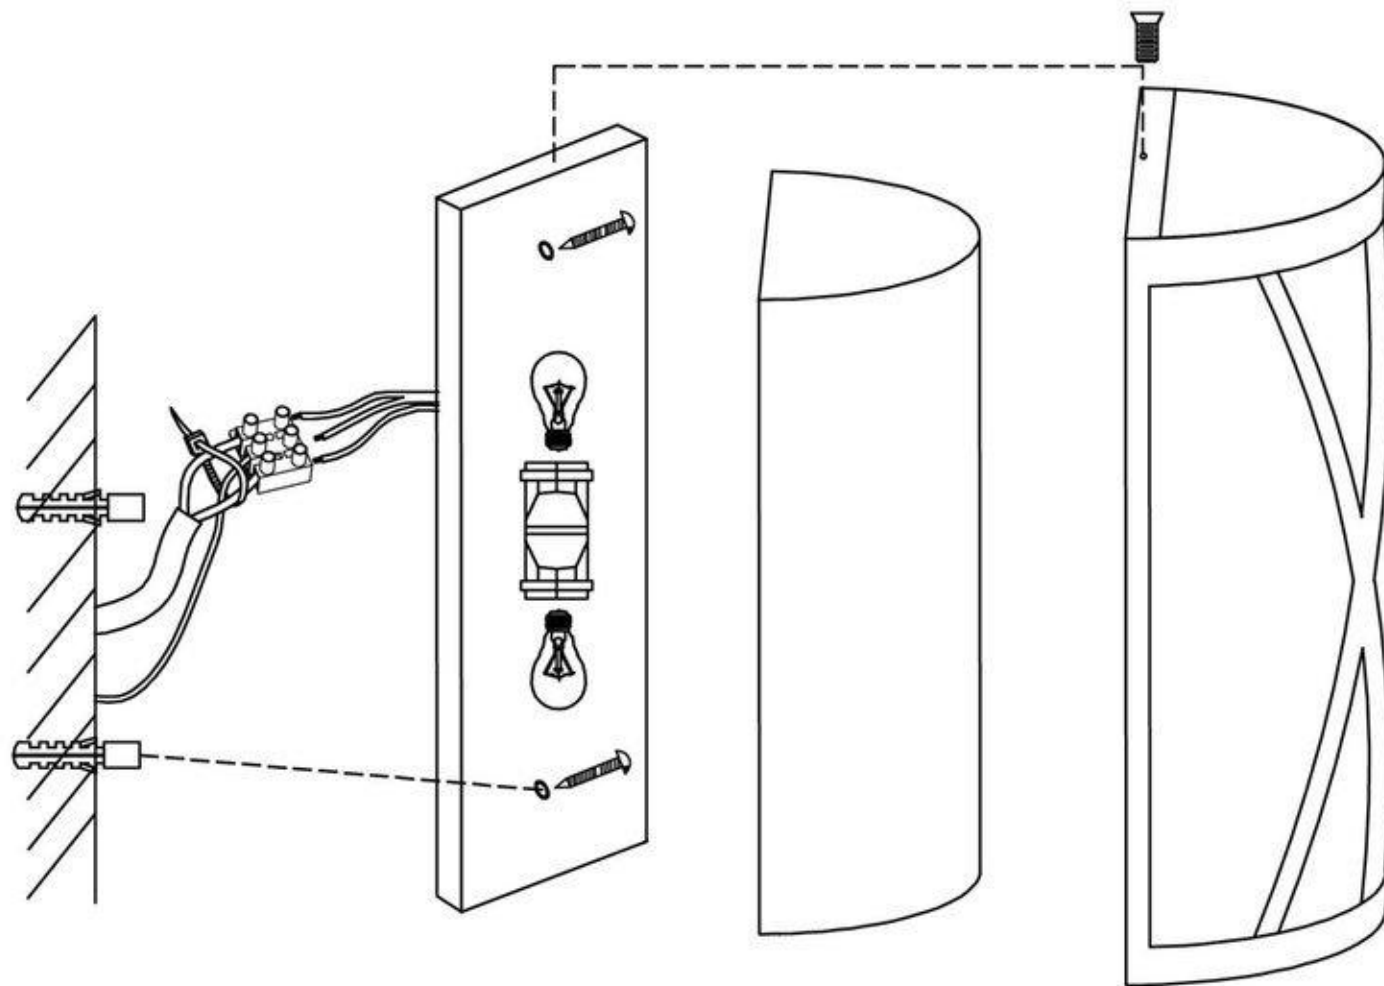

Instruction

Model: SL076.411.01
Outdoor wall lamp

 **2 x E27 (60w)**