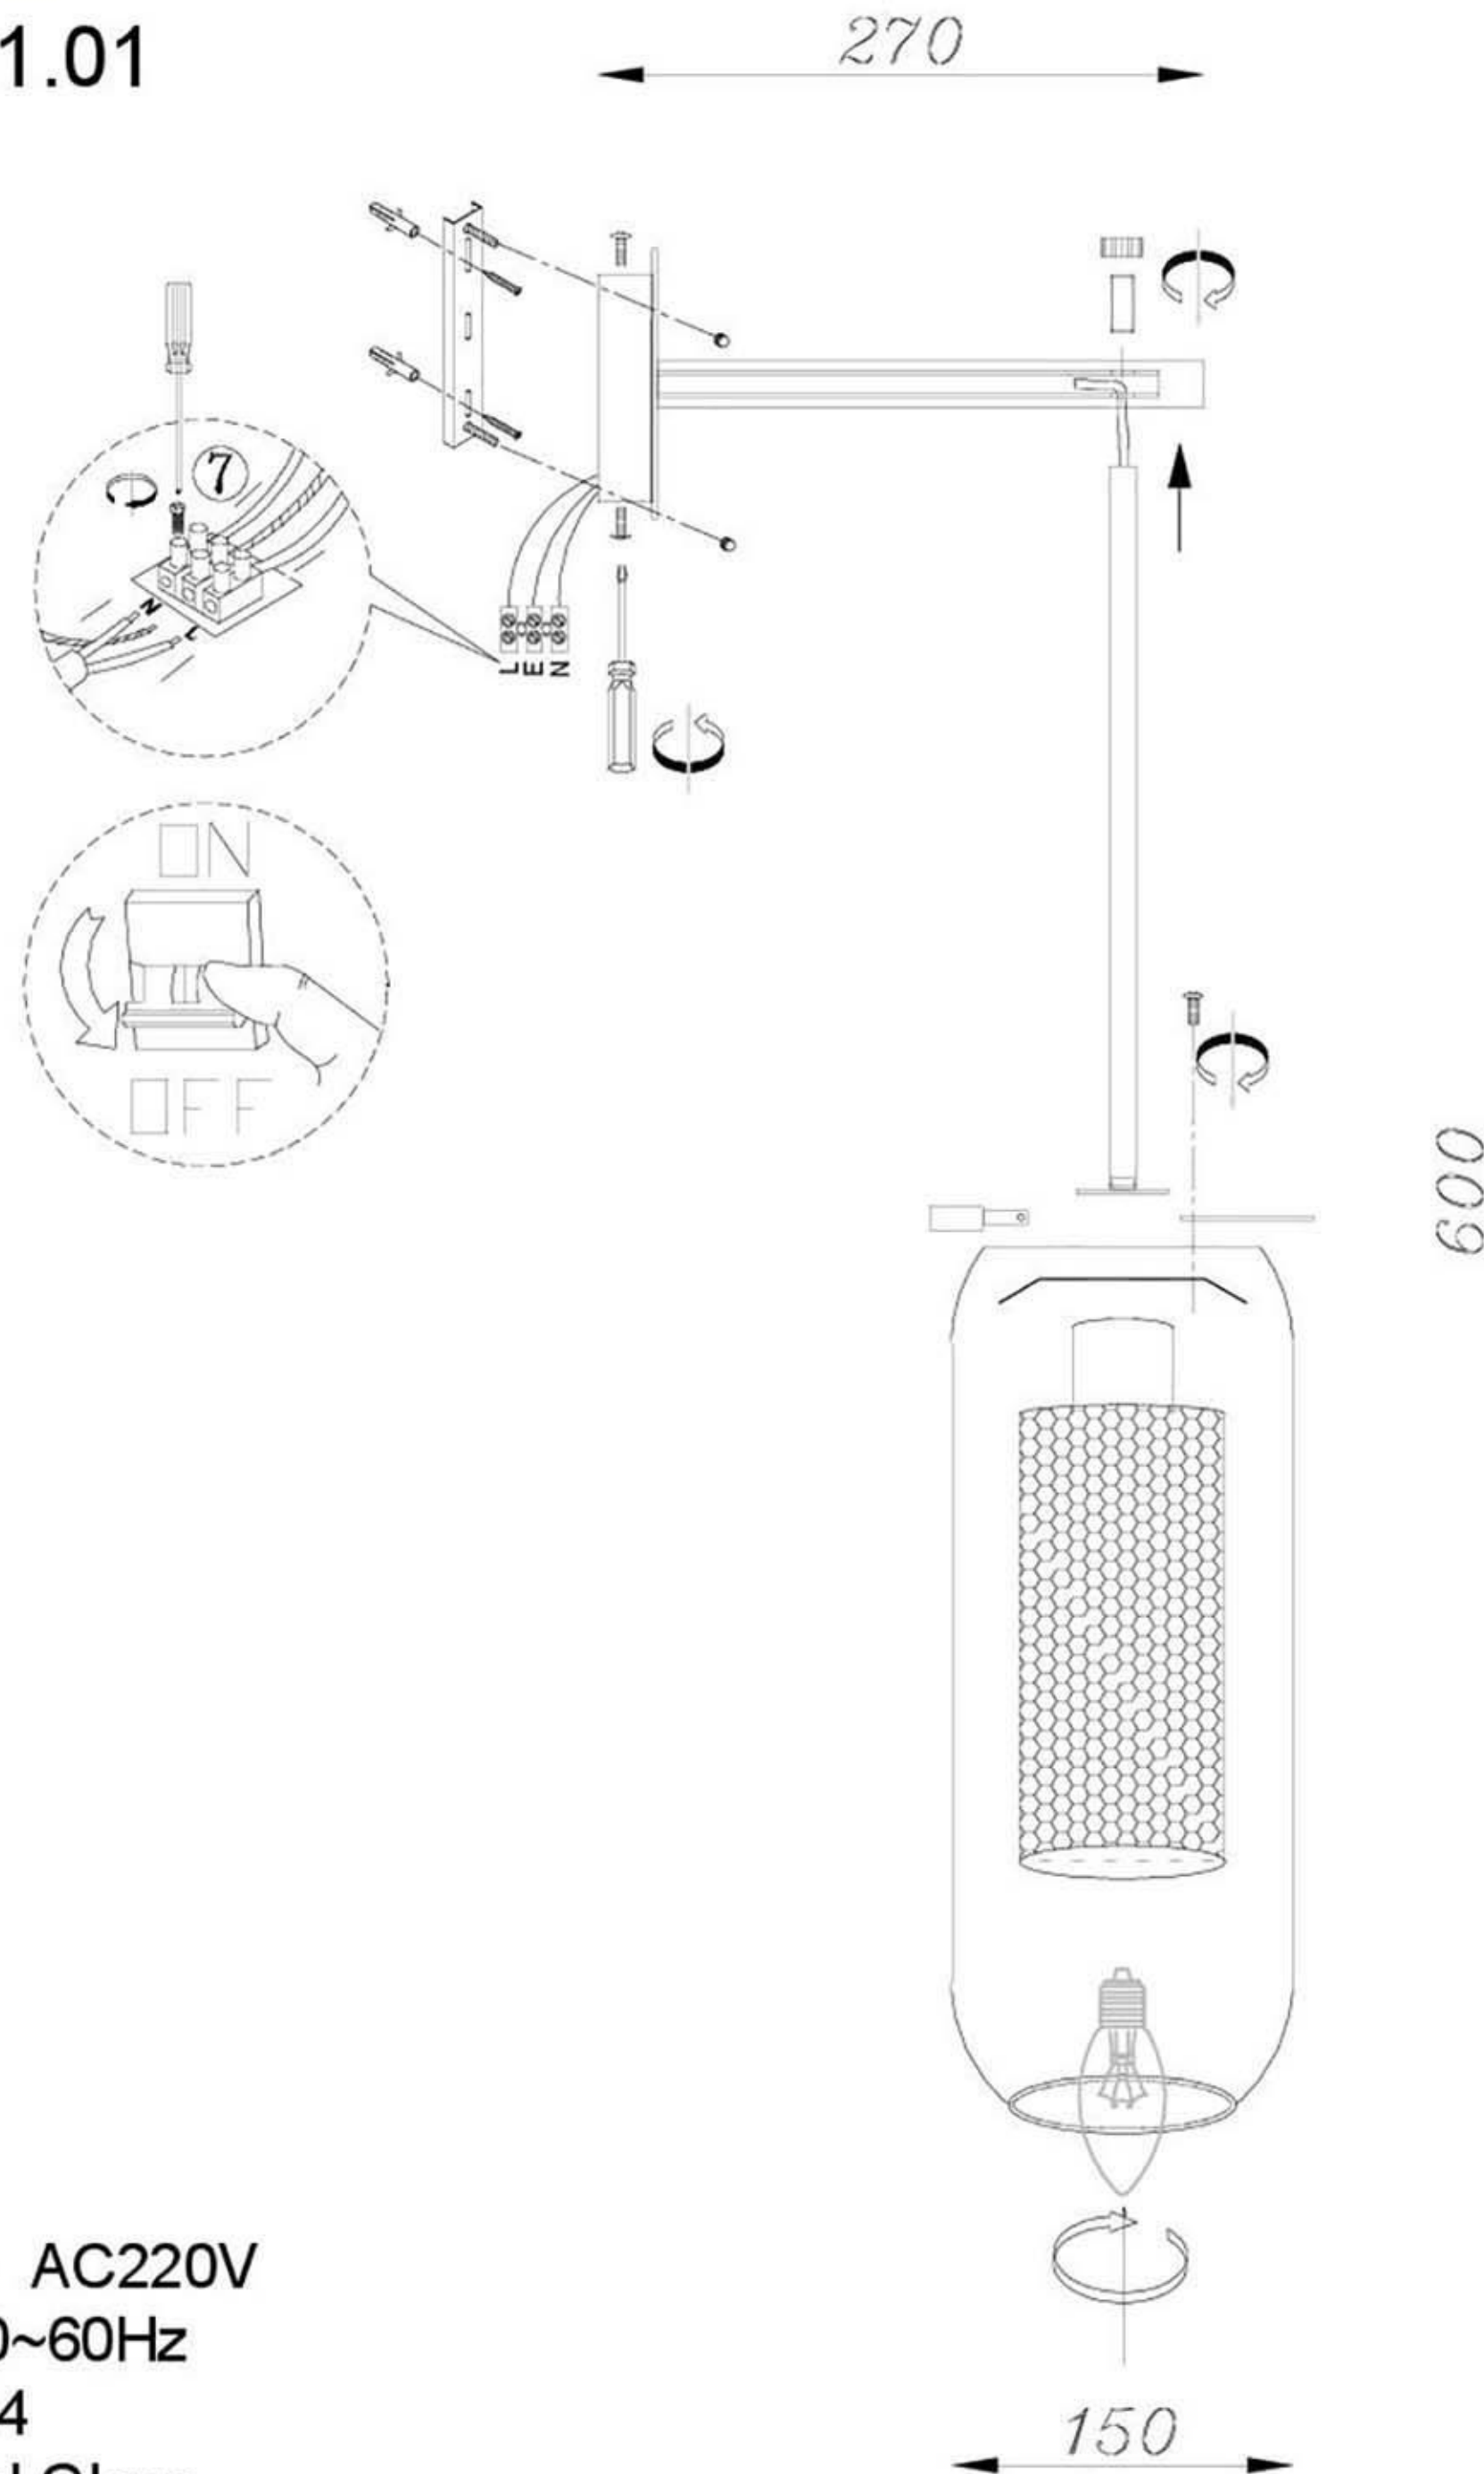

**ST LUCE**  
**SL1048.301.01**

1. Rated Voltage: AC220V
2. Frequency: 50~60Hz
3. light source: E14
4. Material: Metal, Glass