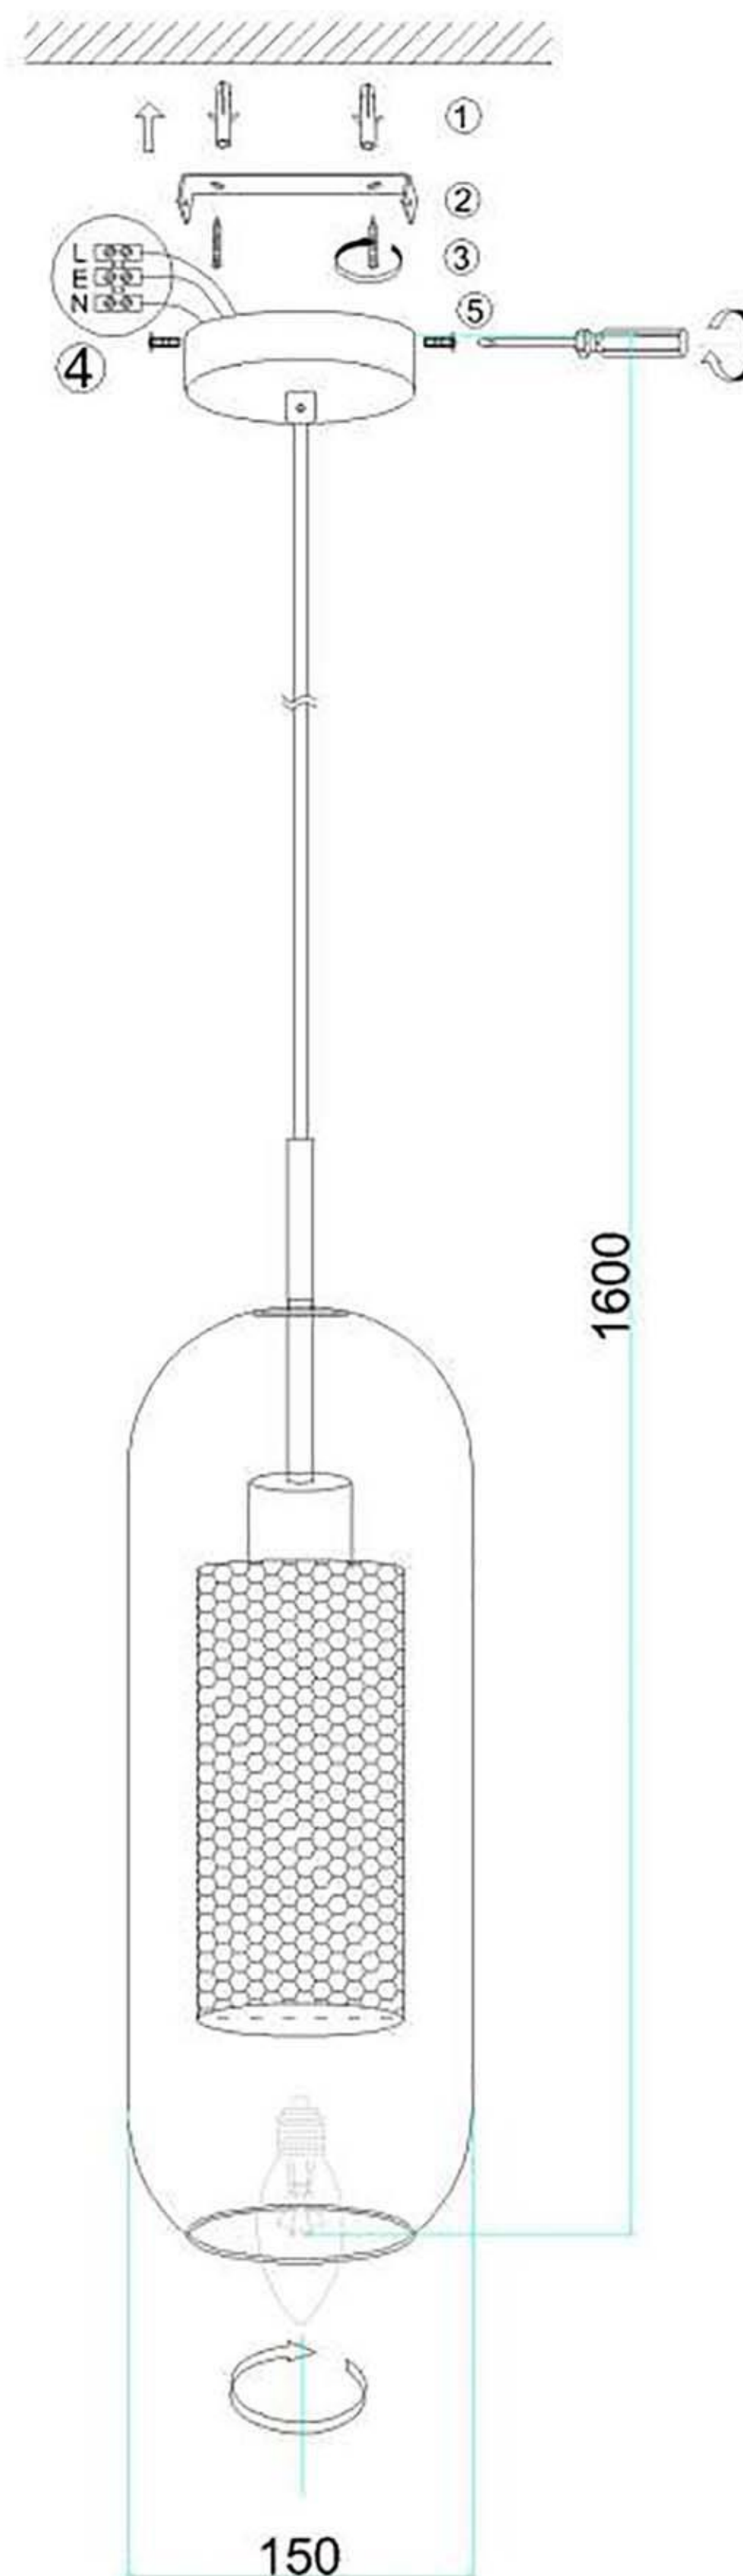

ST LUCE

SL1048.303.01

1. Rated Voltage : AC220V
2. Frequency : 50~60Hz
3. light source: E14
4. Material : Metal, Glass