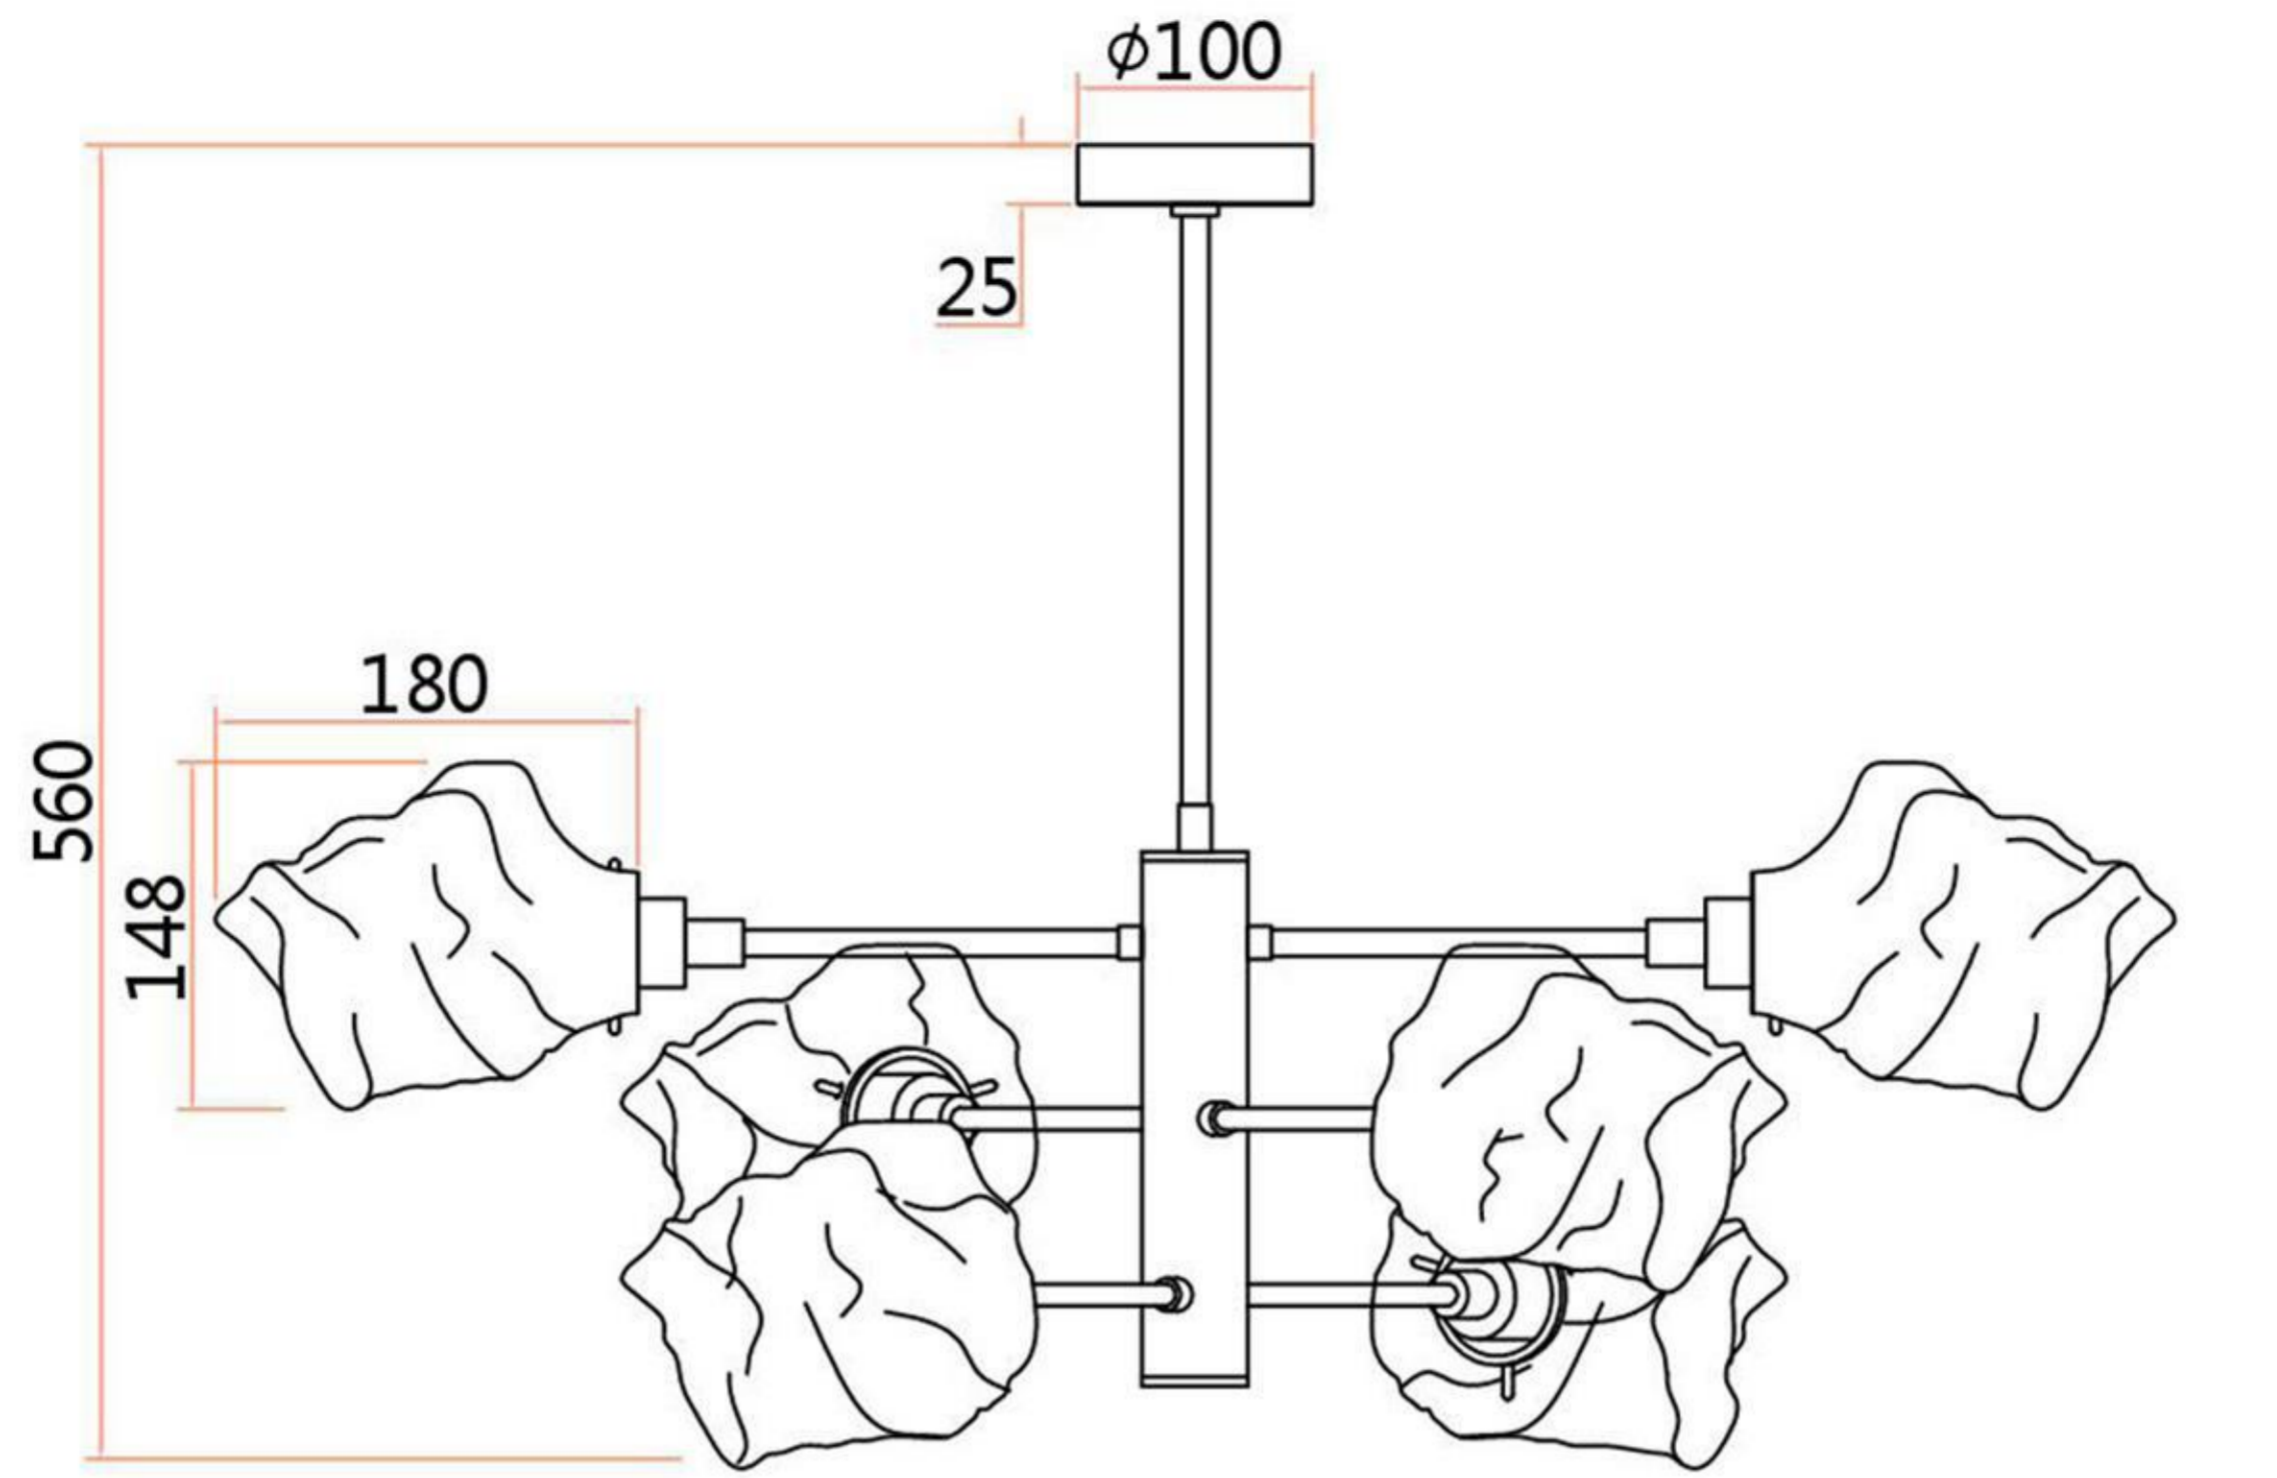

ST LUCE

LINE DRAWING

ITEM NO.	SL1175.102.06	SIZE	$\phi 835 * H 560$
UNIT	MM	DESIGNER	-