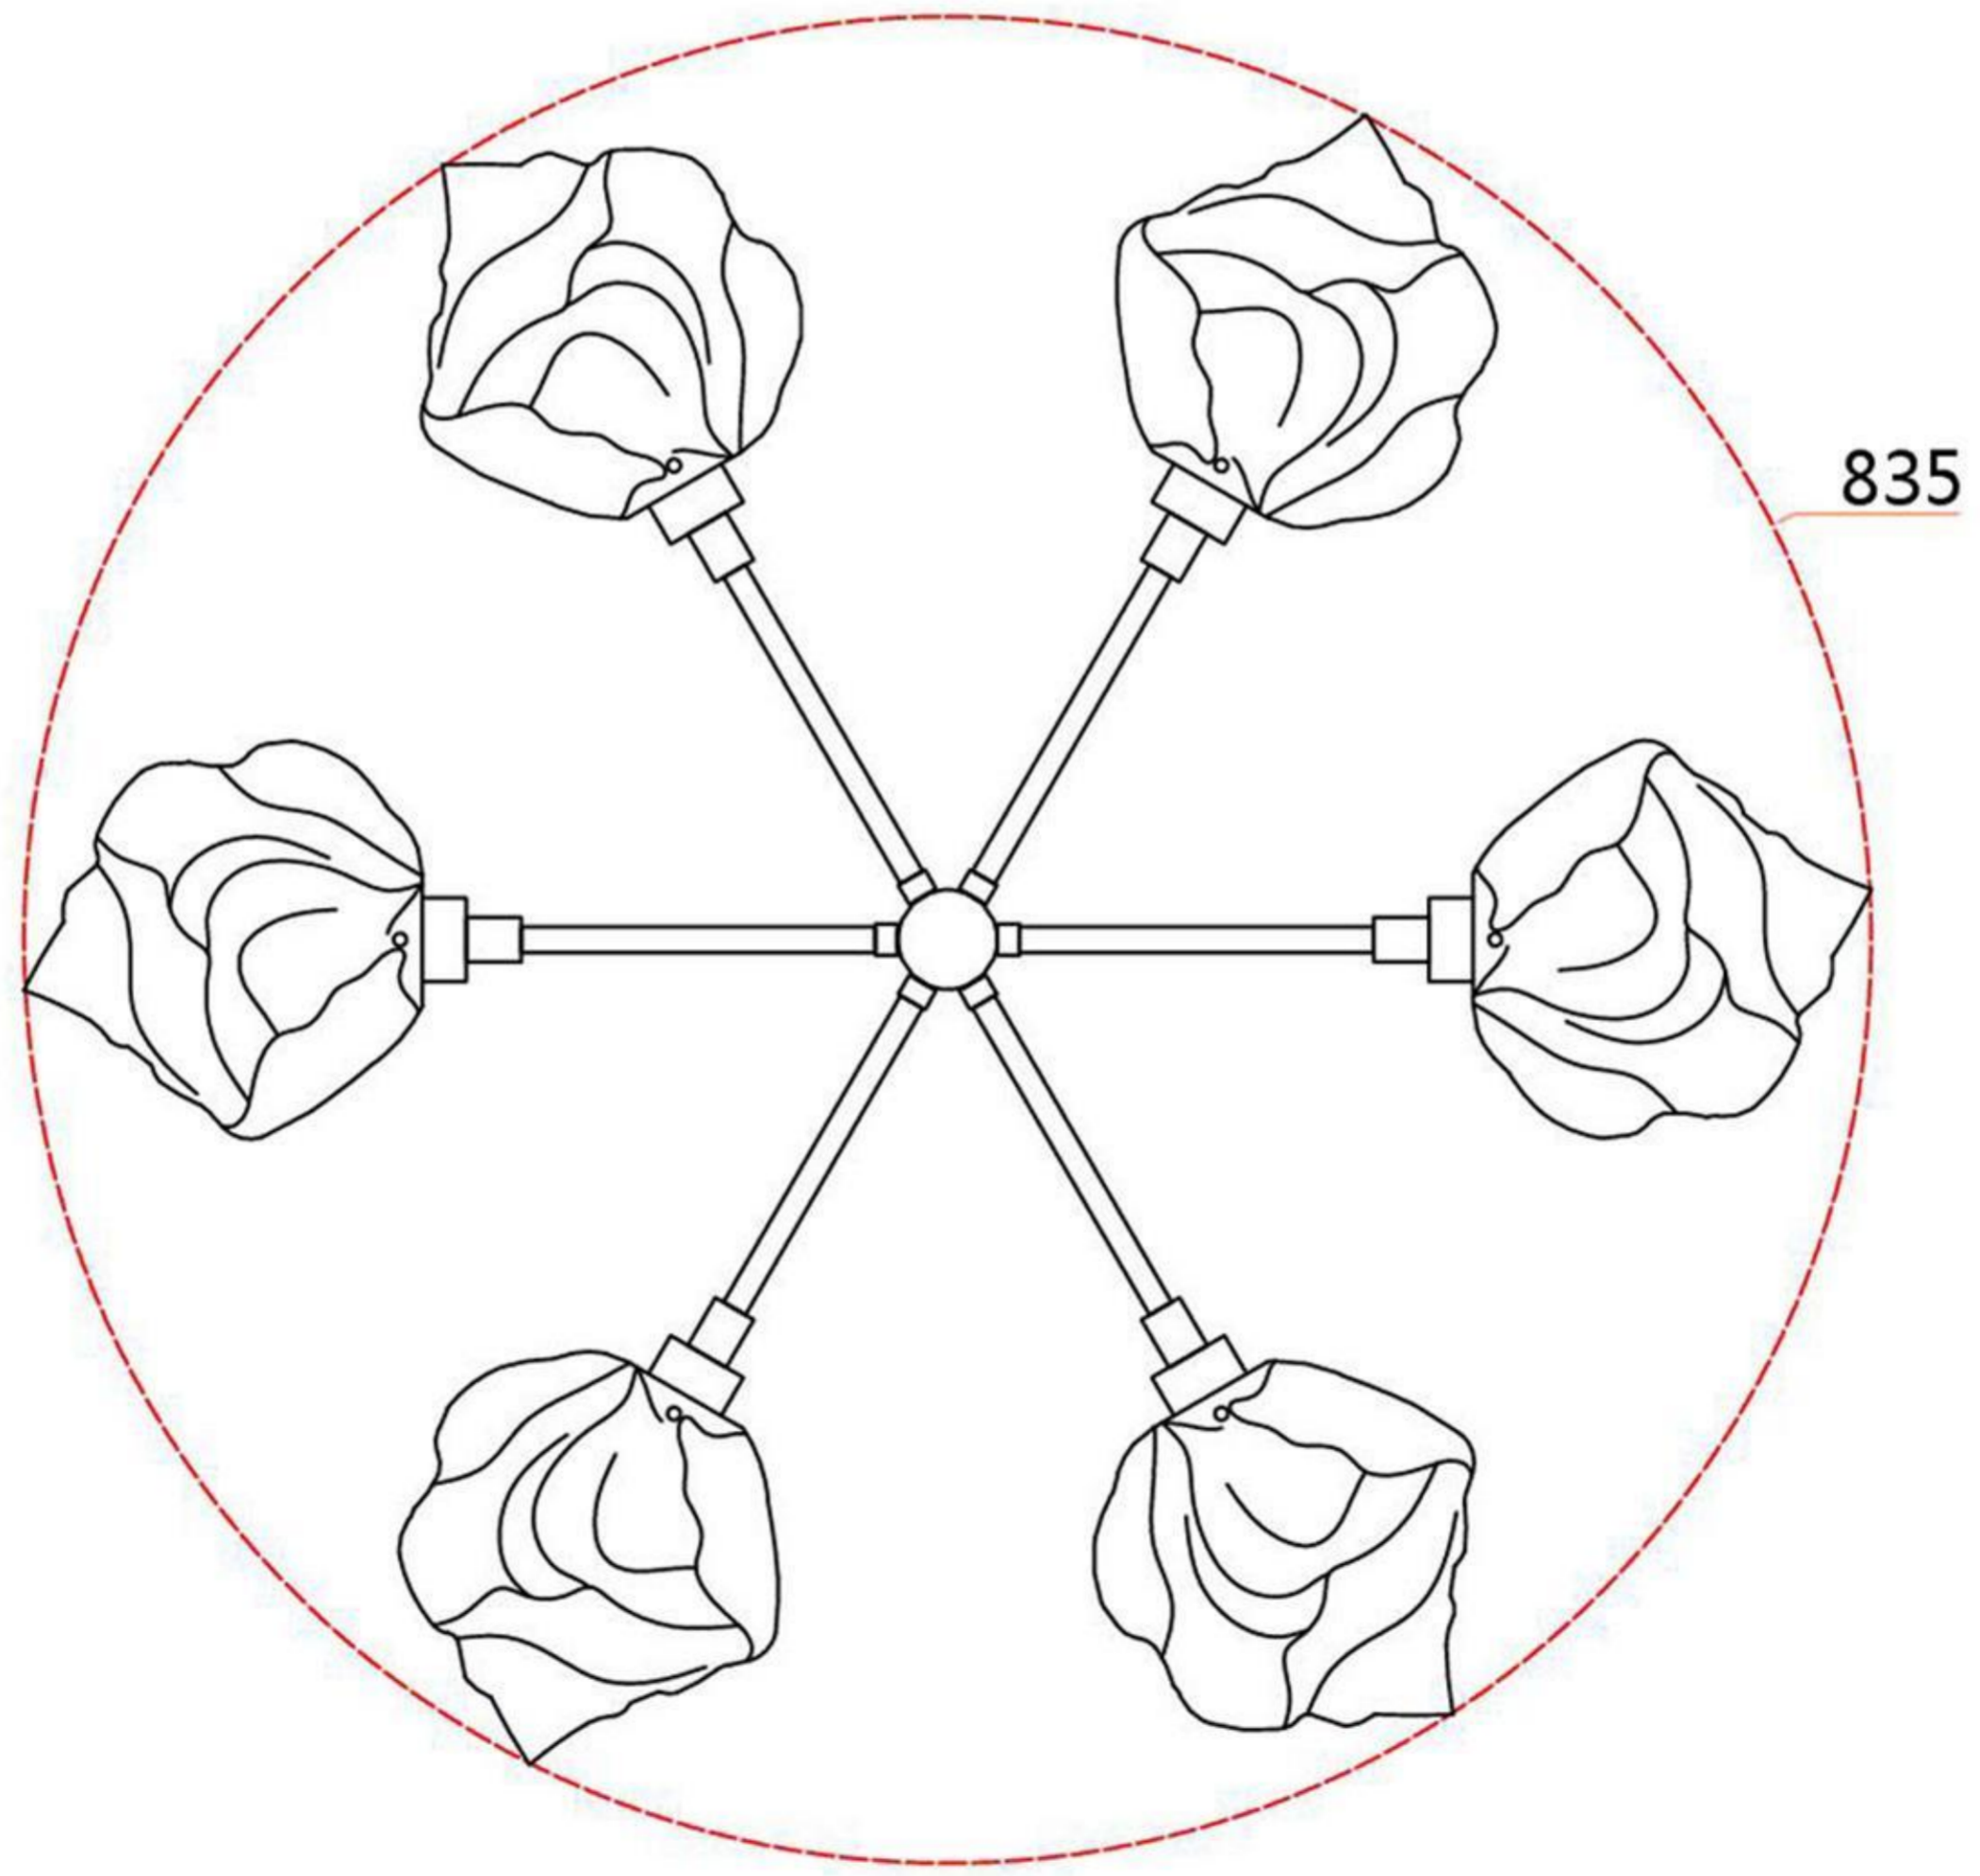

ST LUCE

LINE DRAWING

ITEM NO.	SL1175.102.06	SIZE	$\phi 835 * H 560$
UNIT	MM	DESIGNER	-