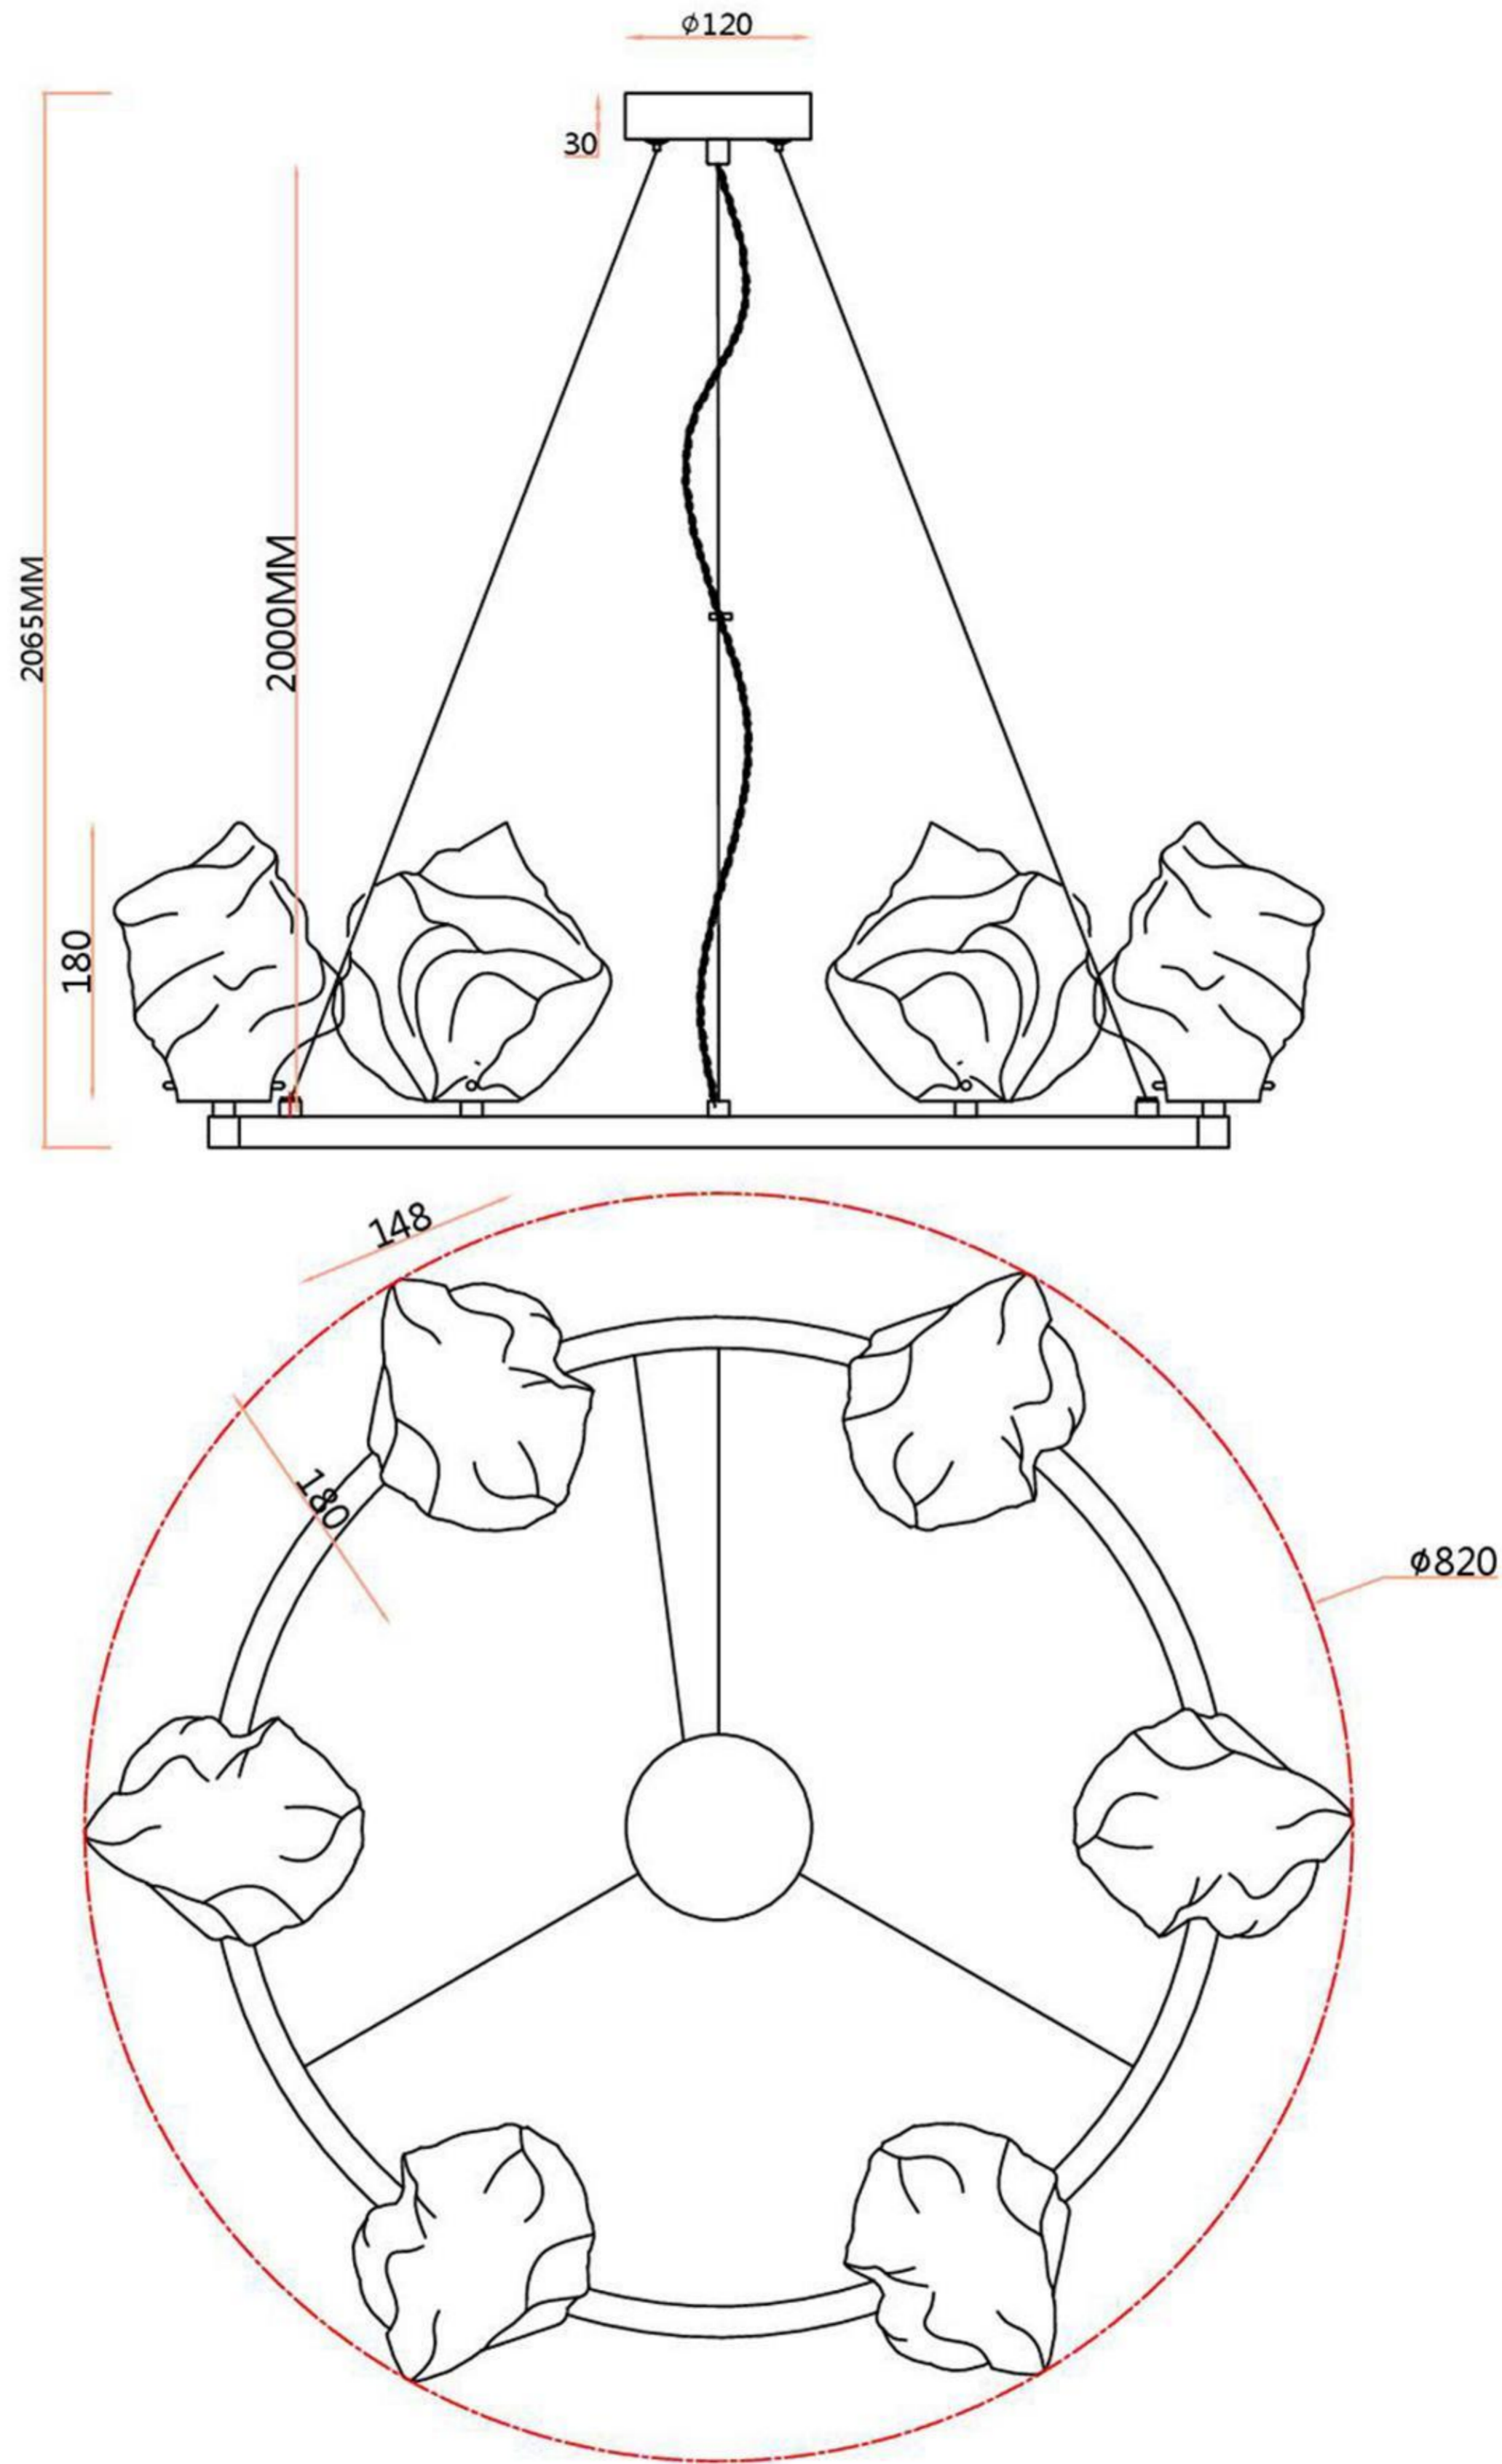

ST LUCE

### LINE DRAWING

ITEM NO.	SL1175.103.06	SIZE	φ820*H2065
UNIT	MM	DESIGNER	-