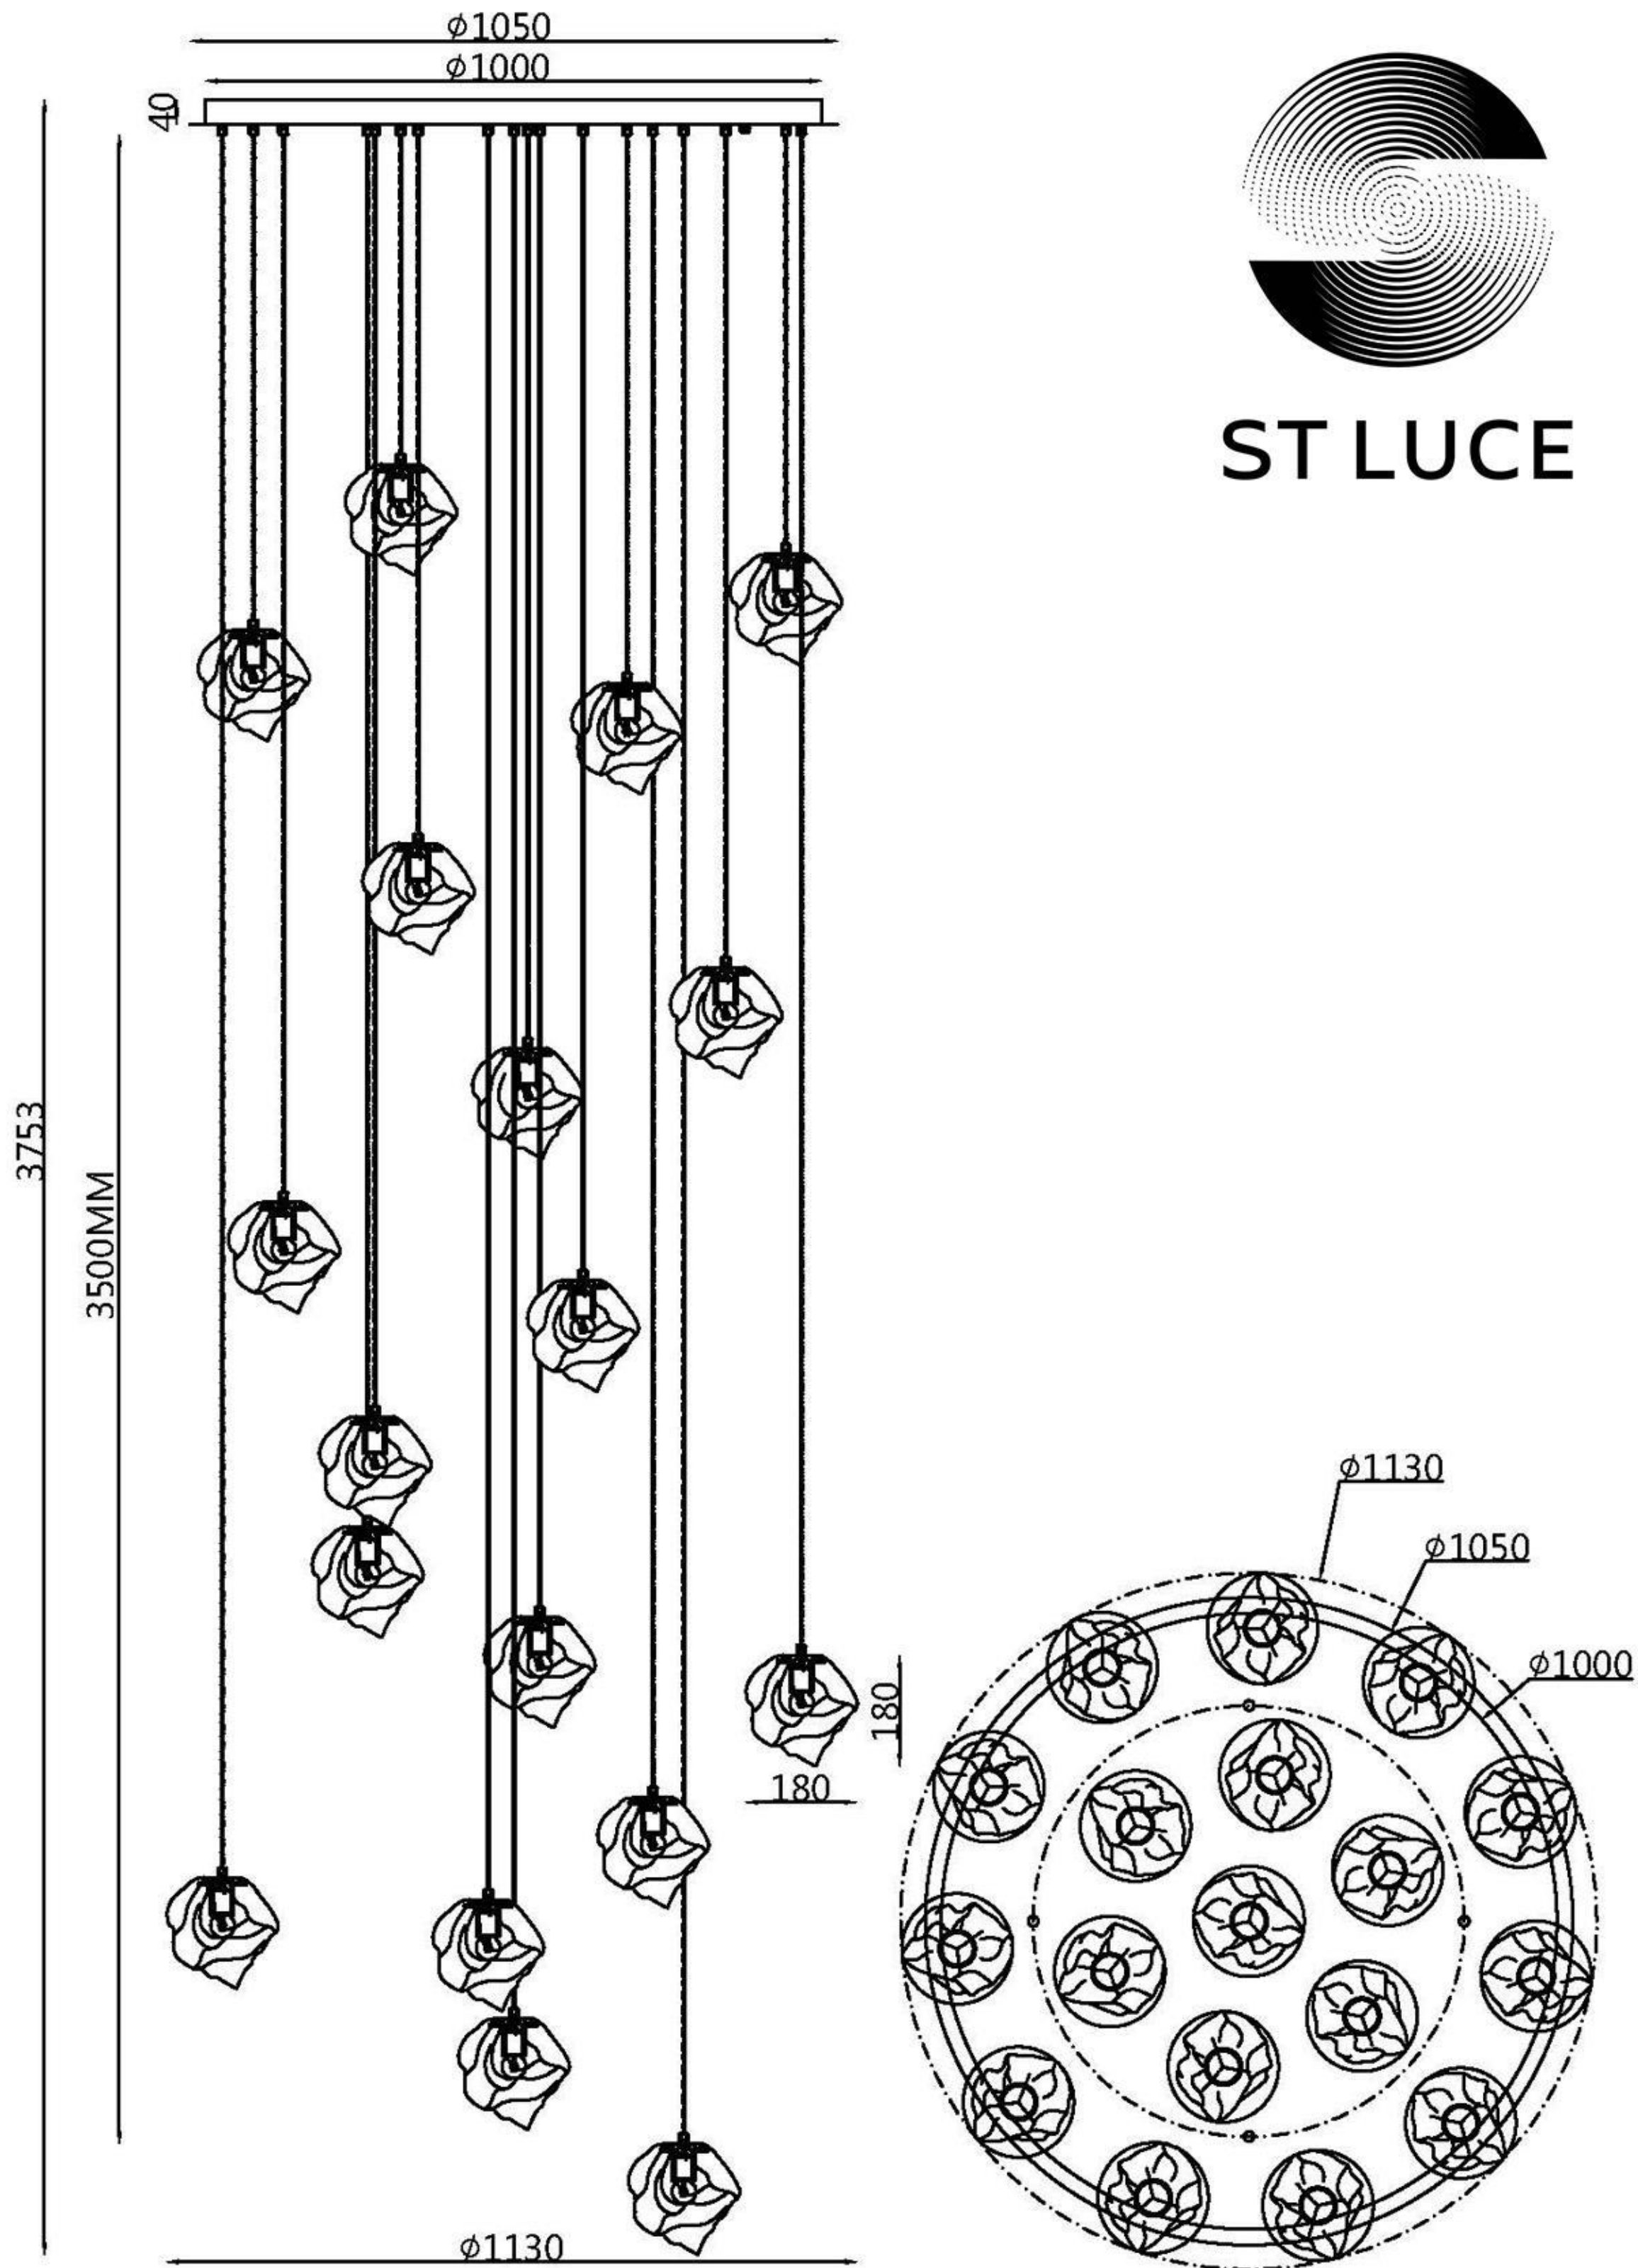

ST LUCE

LINE DRAWING

ITEM NO.	SL1175.303.18	SIZE	1130*H3753
UNIT	MM	DESIGNER	