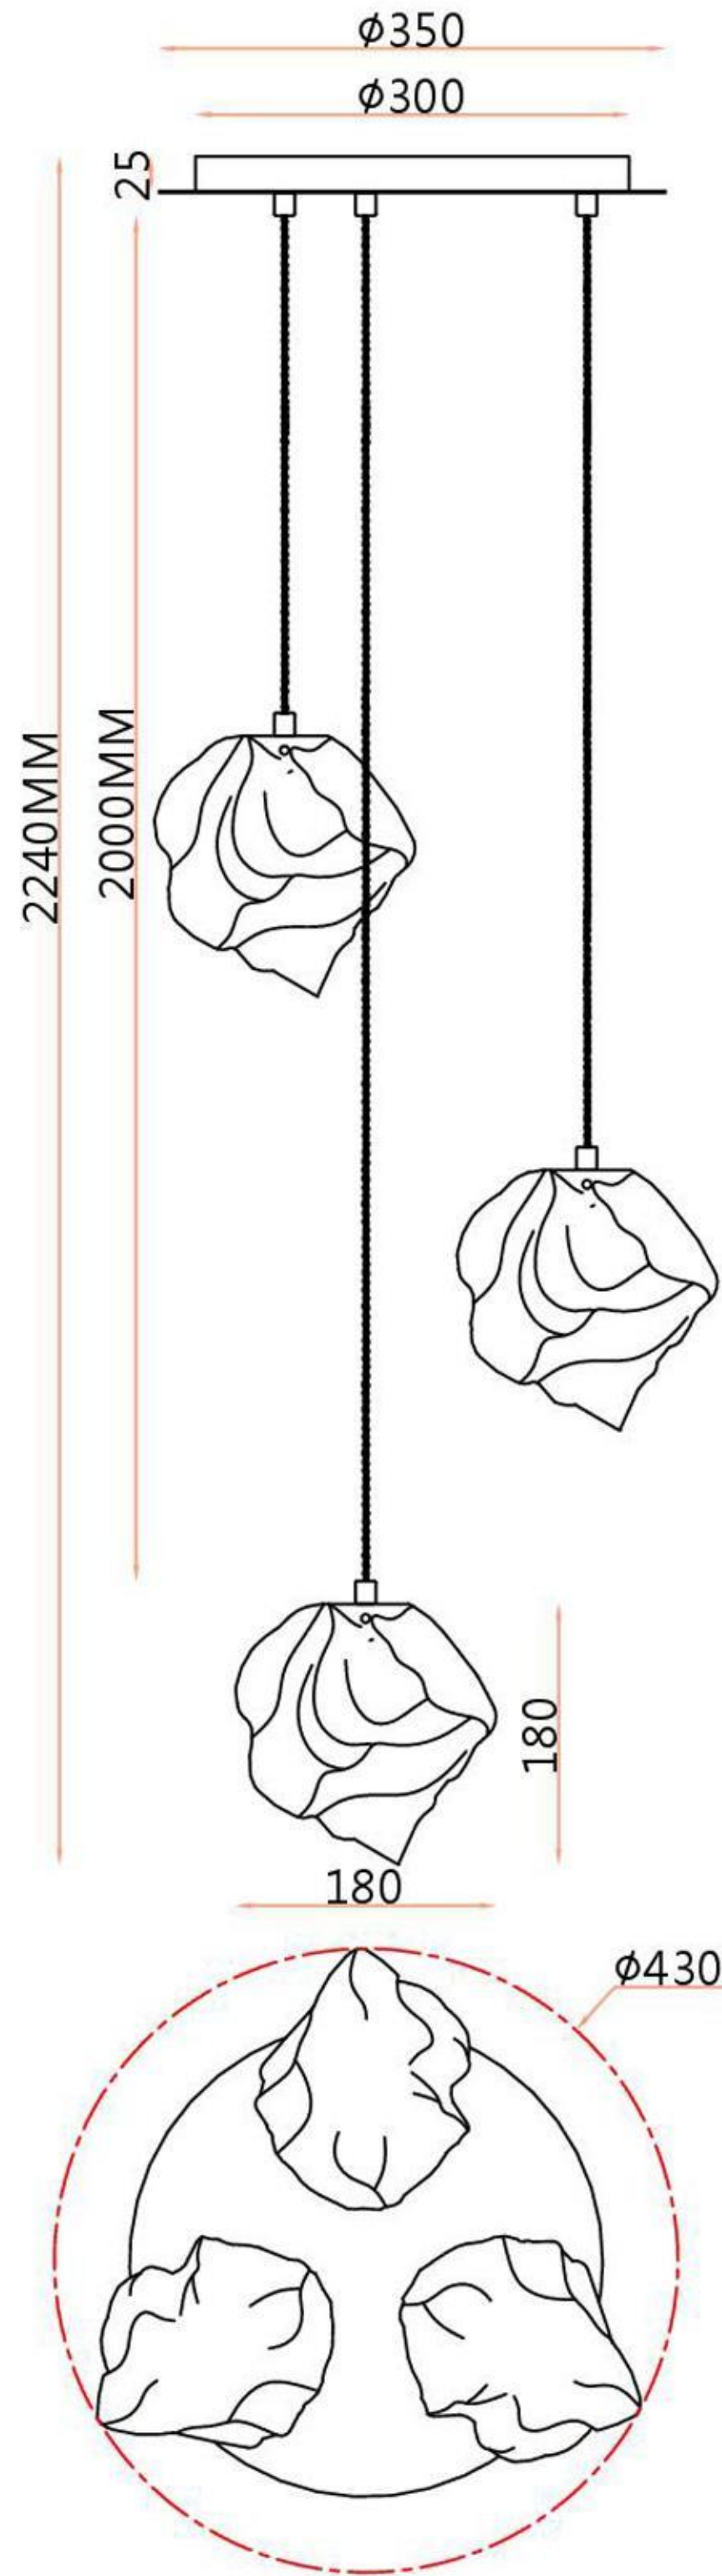

ST LUCE

LINE DRAWING

ITEM NO.	SL1175.103.03	SIZE	$\phi 430 * H 2240$
UNIT	MM	DESIGNER	-