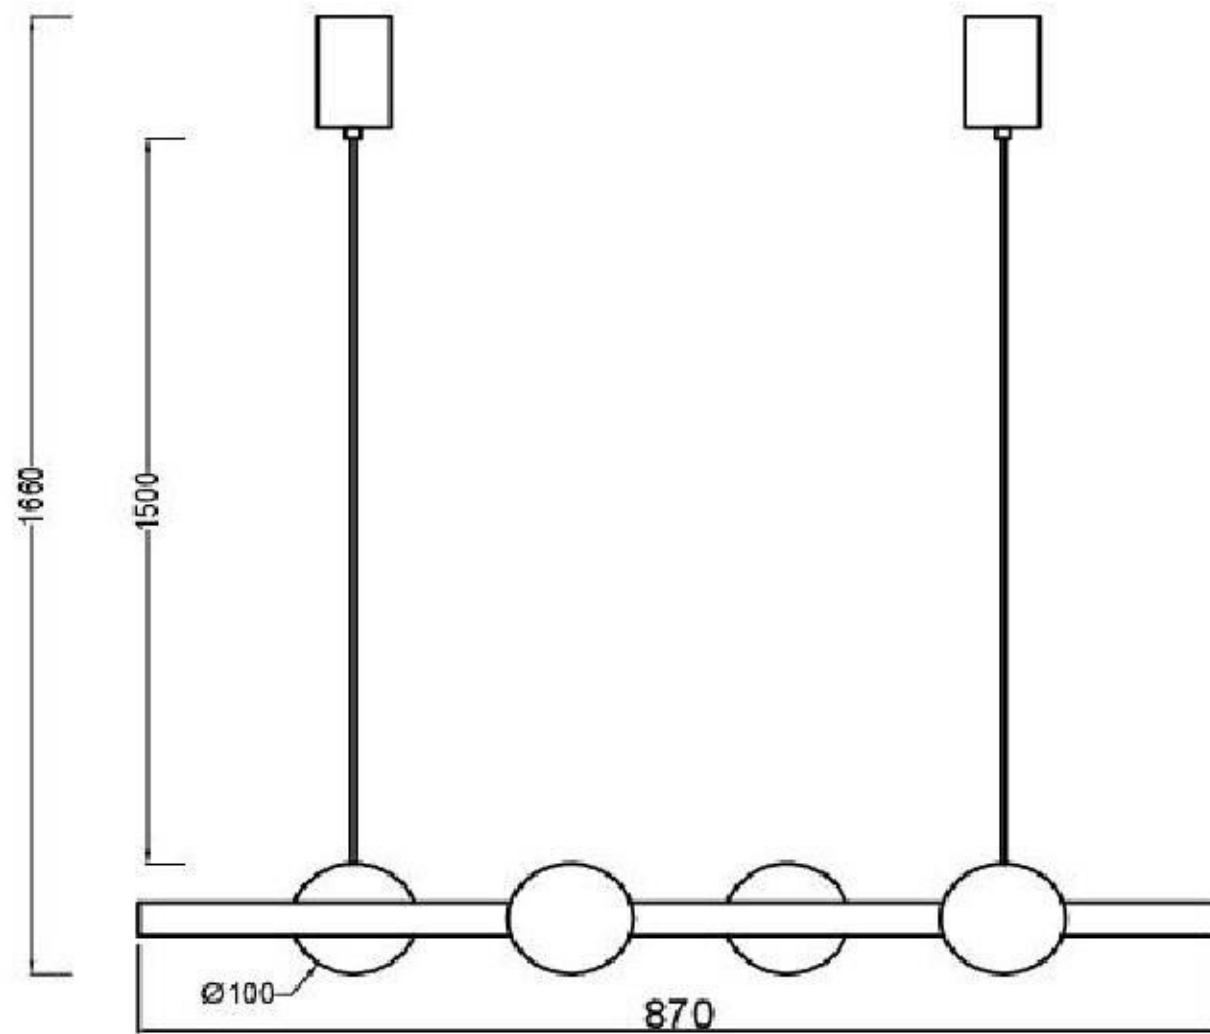

ST LUCE

Installing Instructions

1

2

3

4

Model: SL1185.403.04
SL1185.203.04

G9 4 x MAX 28W