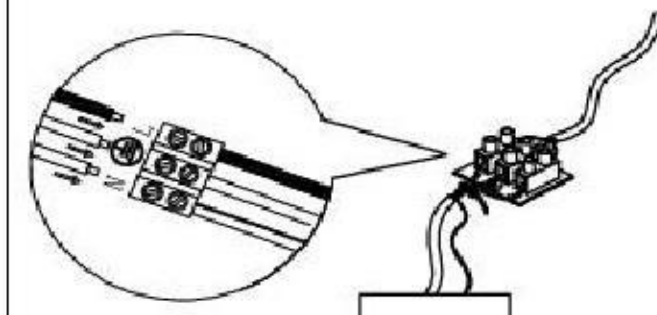

ST LUCE

Installing Instructions

1

2

3

4

Model: SL1185.403.04
SL1185.203.04

G9 4 x MAX 28W