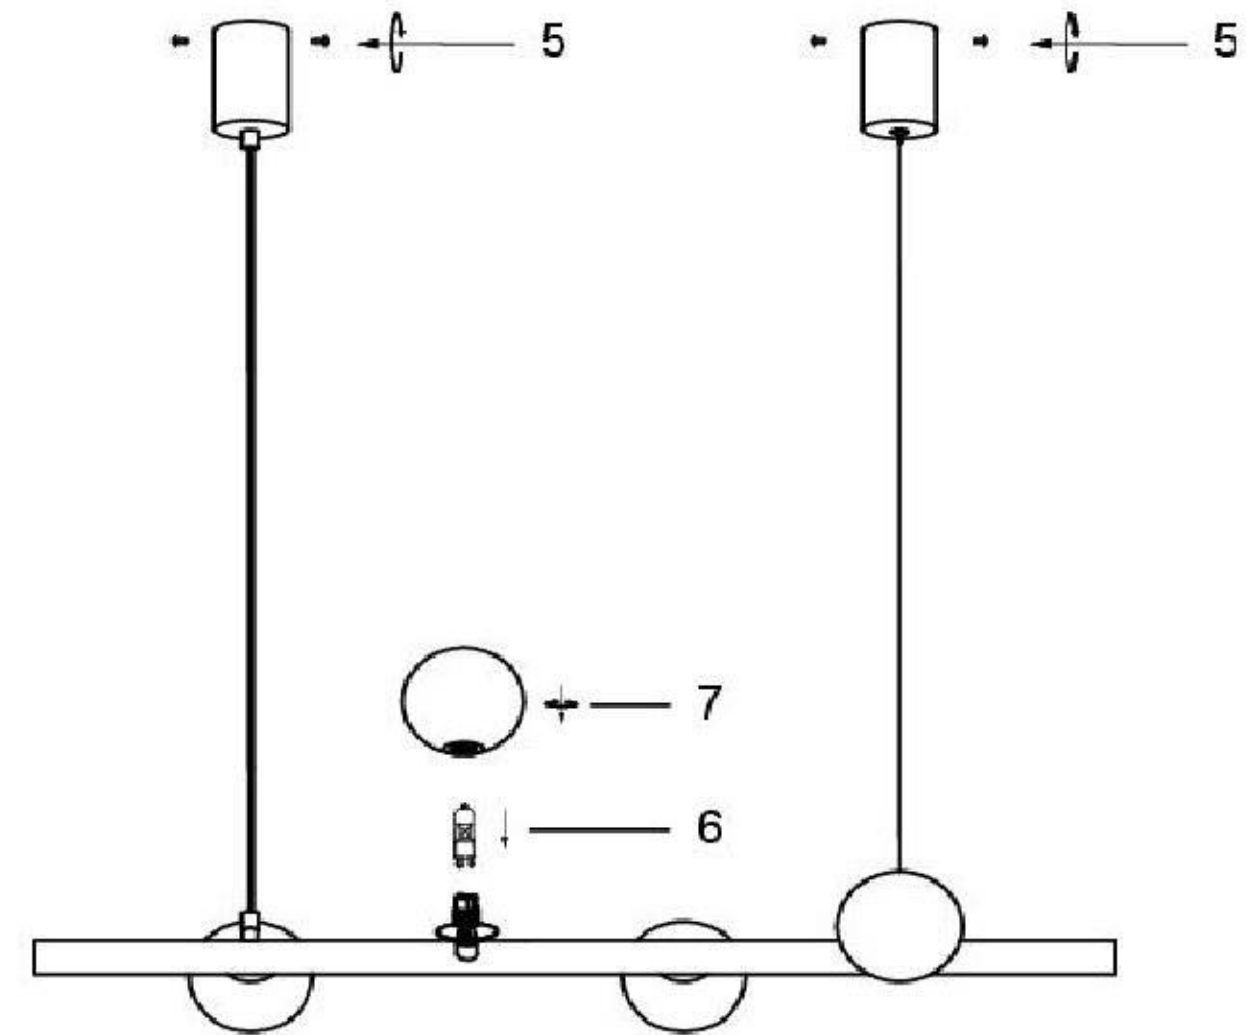

ST LUCE

Installing Instructions

1

2

3

4

Model: SL1185.403.04
SL1185.203.04

G9 4 x MAX 28W