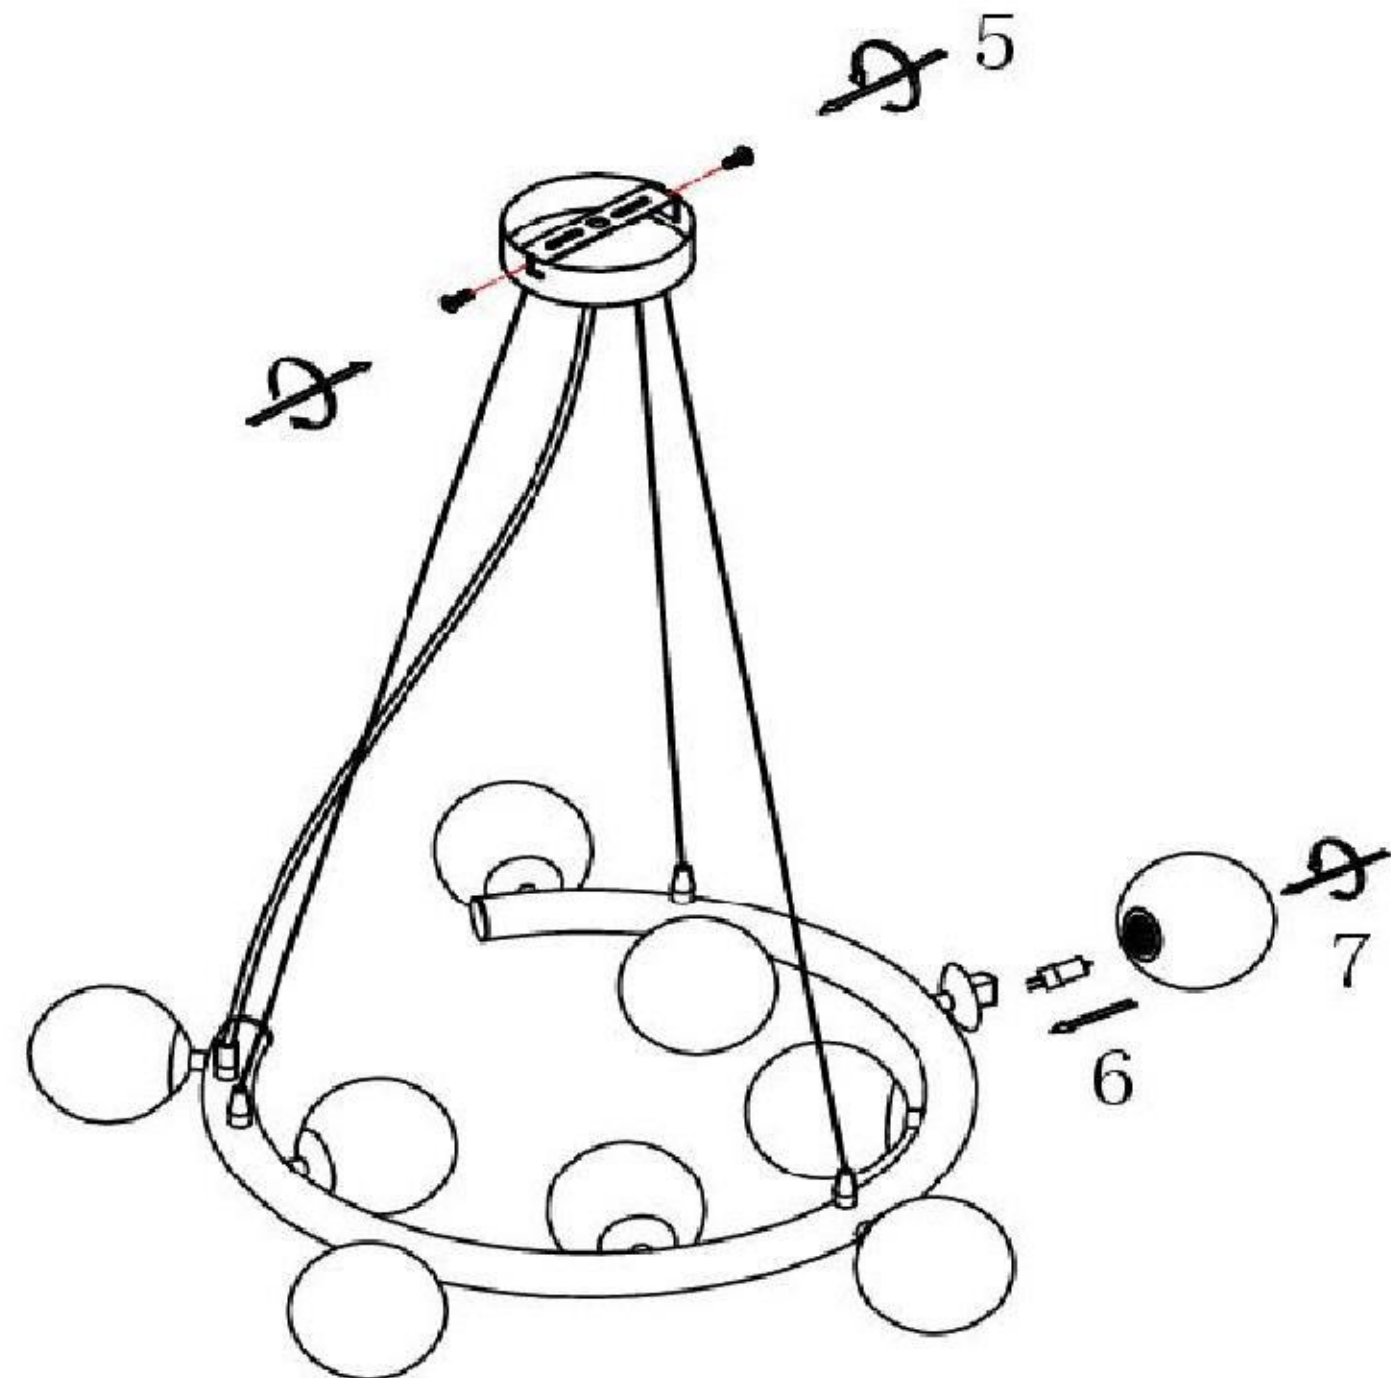

Installing Instructions

Model : SL1185.403.09
SL1185.203.09

G9 9 x MAX 28W