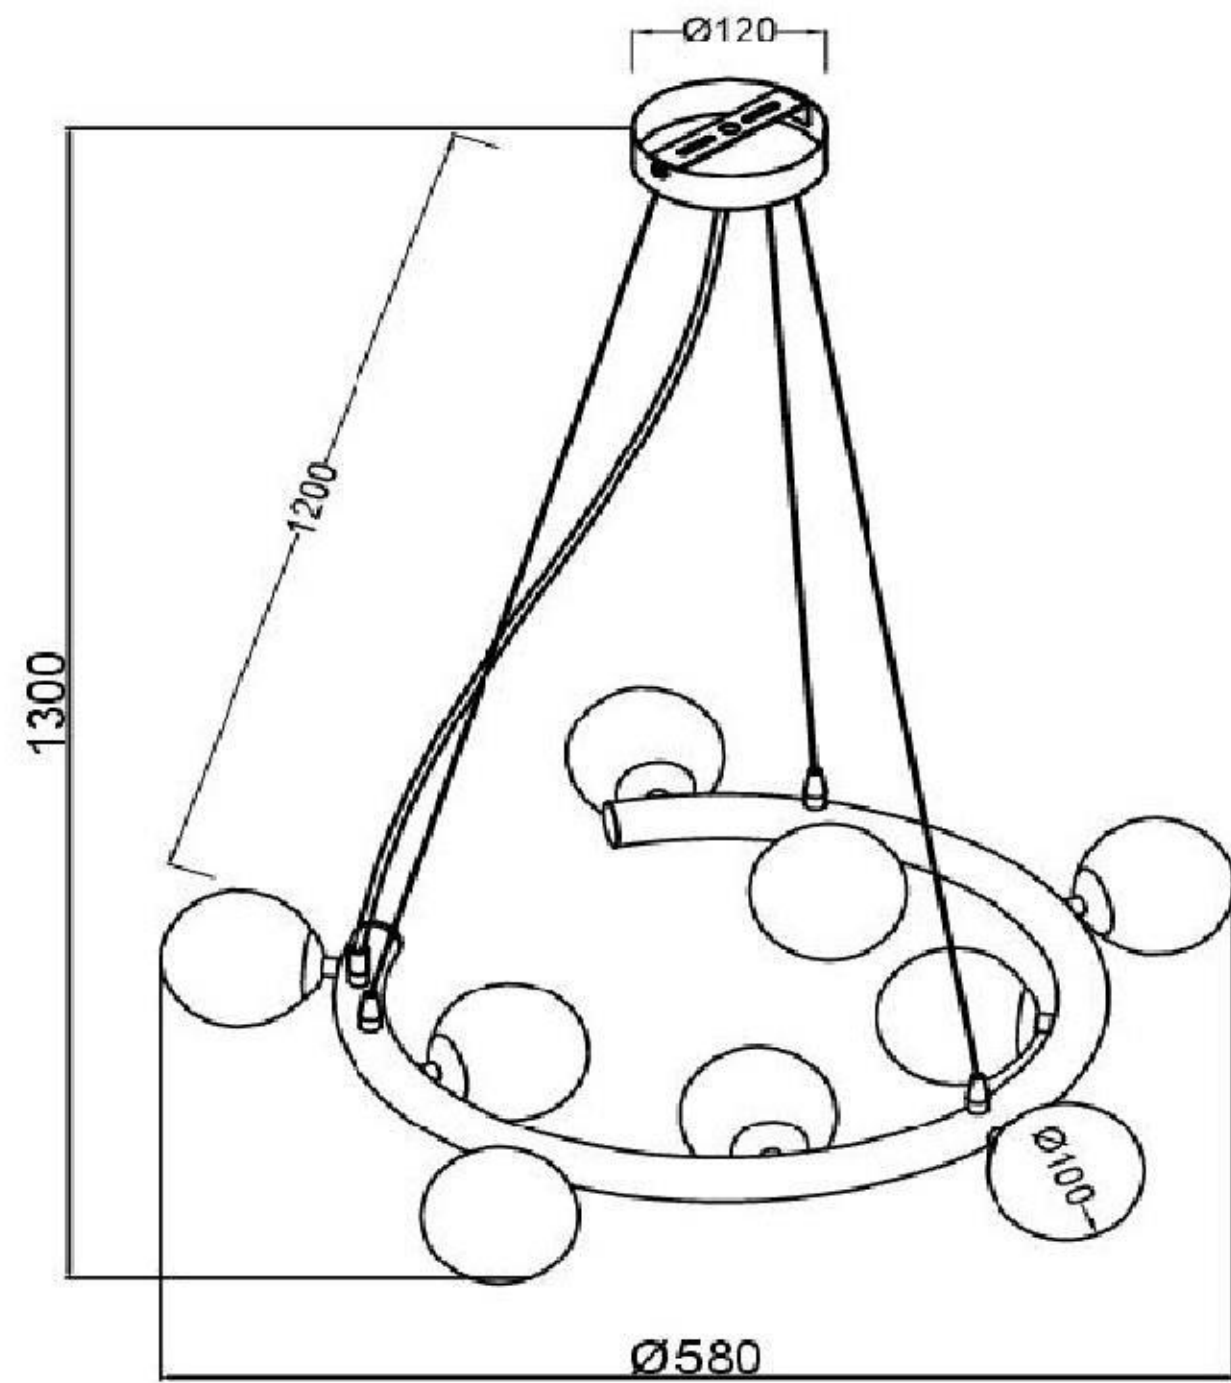

Installing Instructions

Model : SL1185.403.09
SL1185.203.09

G9 9 x MAX 28W