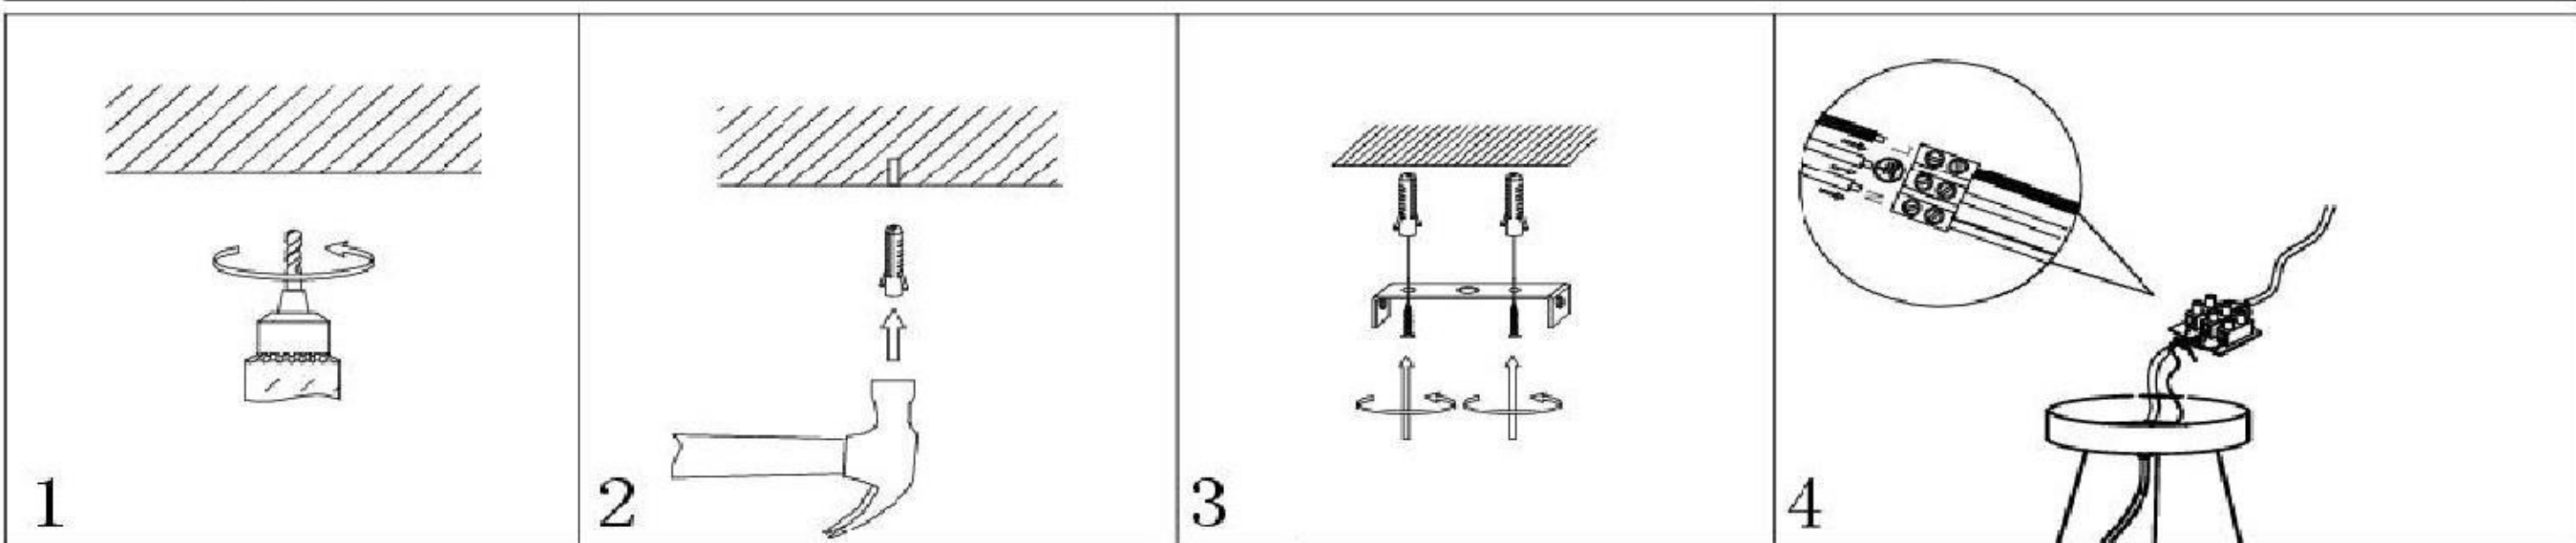

Installing Instructions

Model : SL1185.403.09
SL1185.203.09

G9 9 x MAX 28W