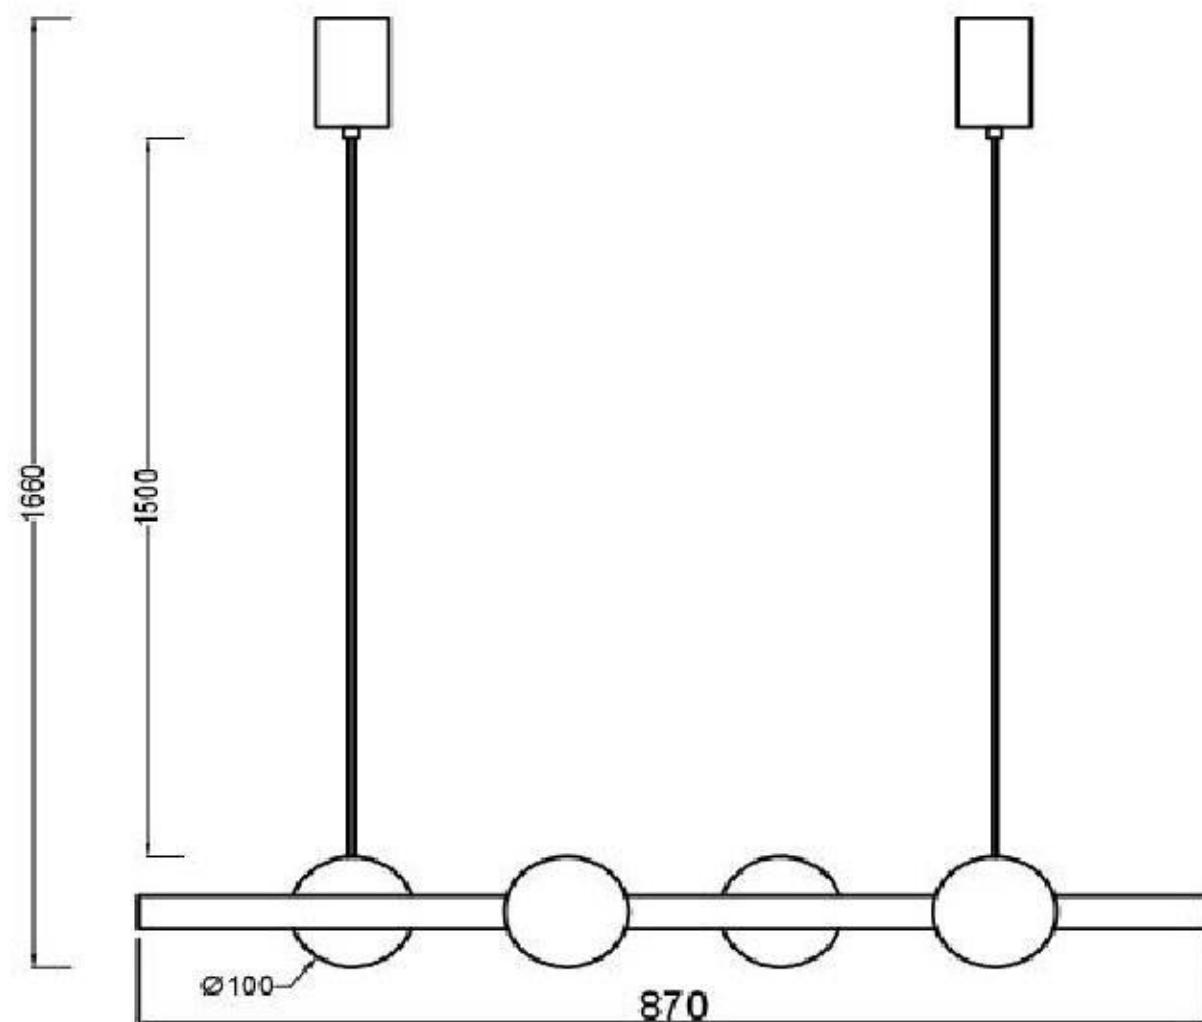

# Installing Instructions

1

2

3

4

Model: SL1185.403.04  
SL1185.203.04

G9 4 x MAX 28W