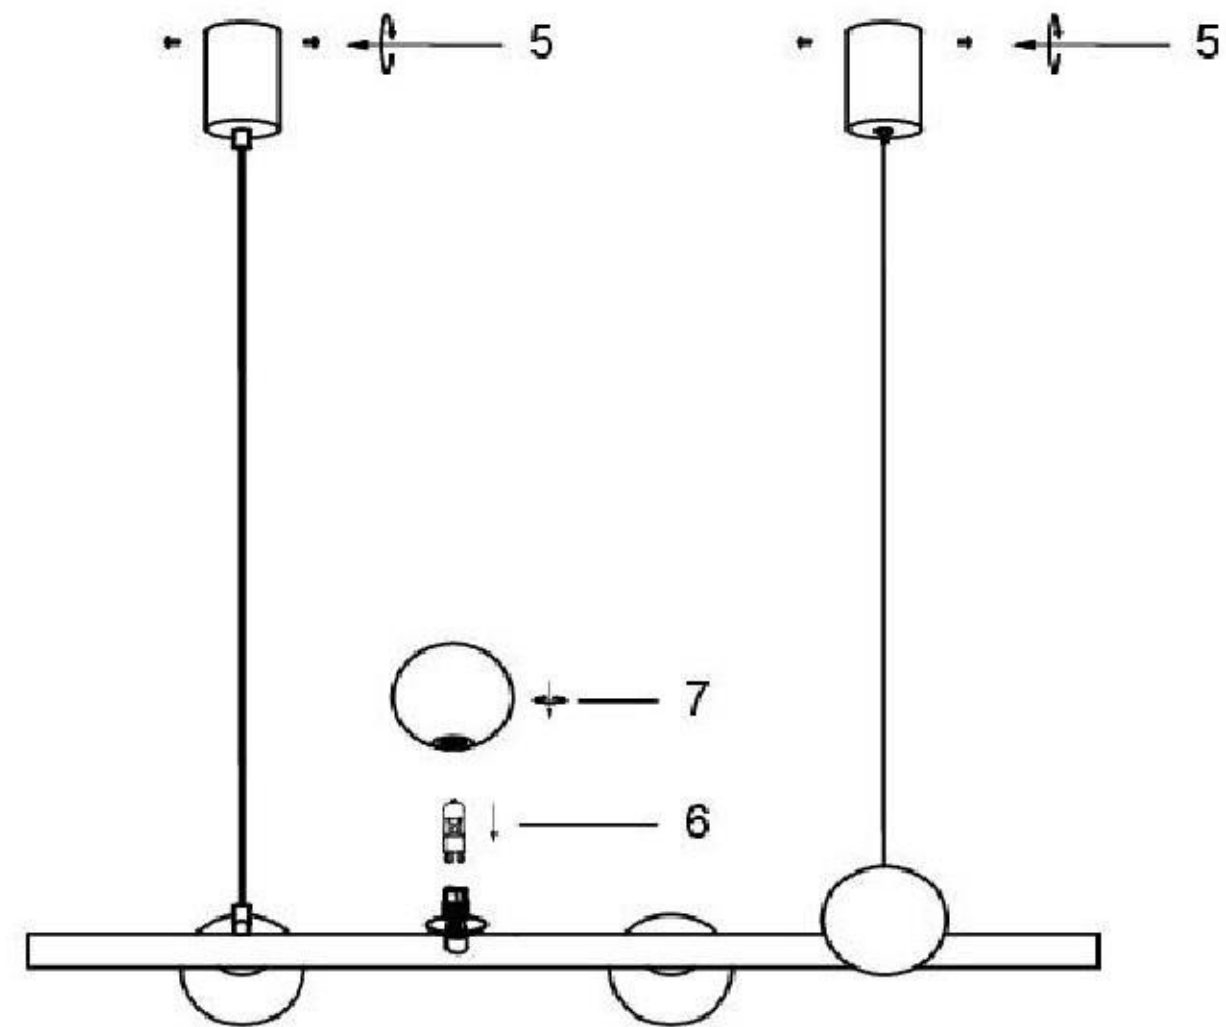

# Installing Instructions

1

2

3

4

Model: SL1185.403.04  
SL1185.203.04

G9 4 x MAX 28W