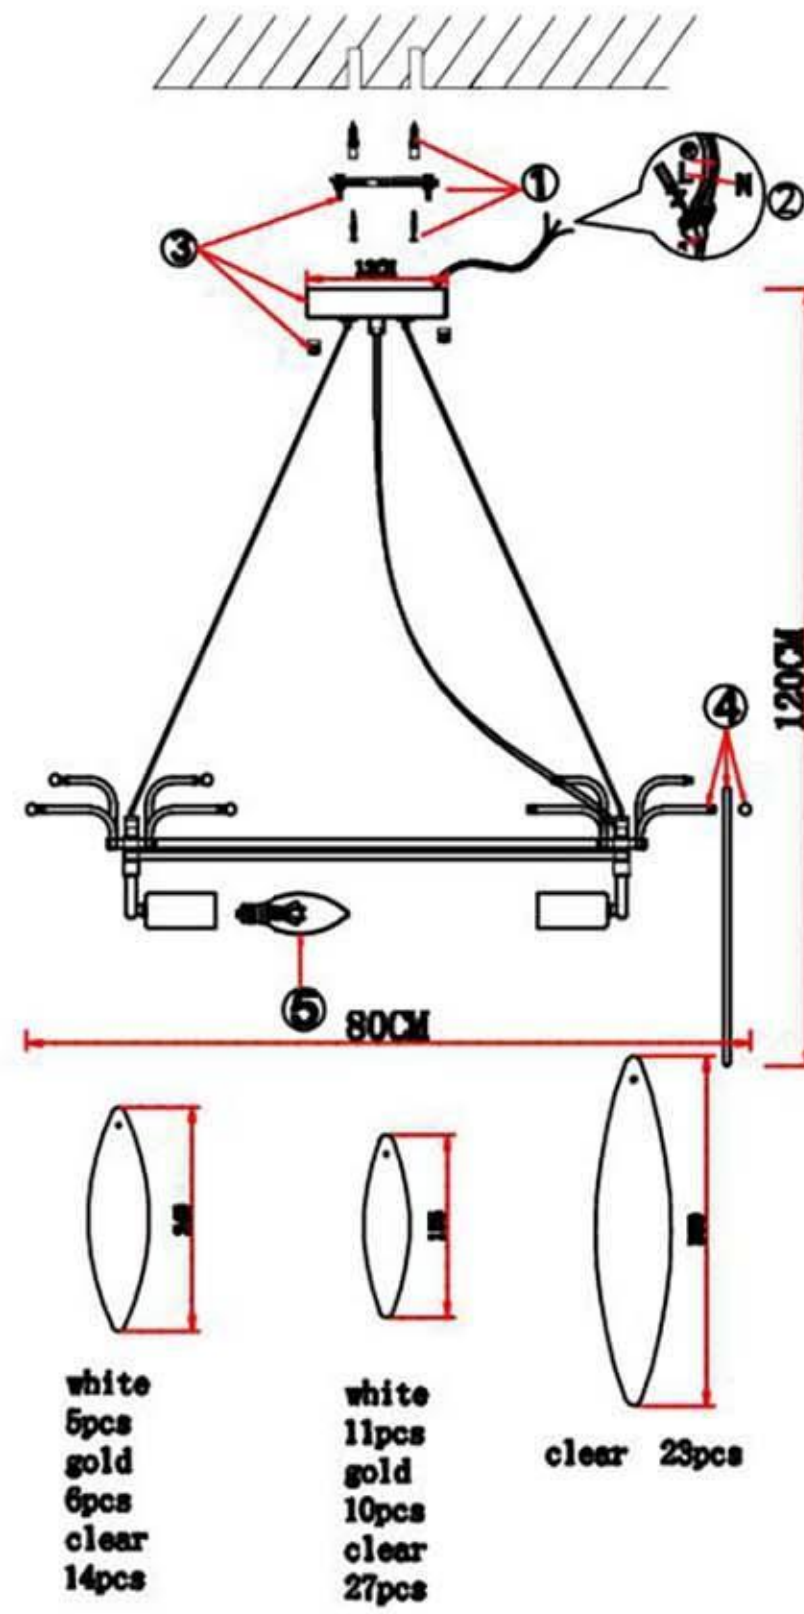

ST LUCE

SL1224. 203. 10

Look down

clear	A	27PCS (198*80)	white	F	11PCS (198*80)
	B	14PCS (240*80)		G	5PCS (240*80)
	C	23PCS (300*80)			
gold	D	10PCS (198*80)			
	E	6PCS (240*80)			