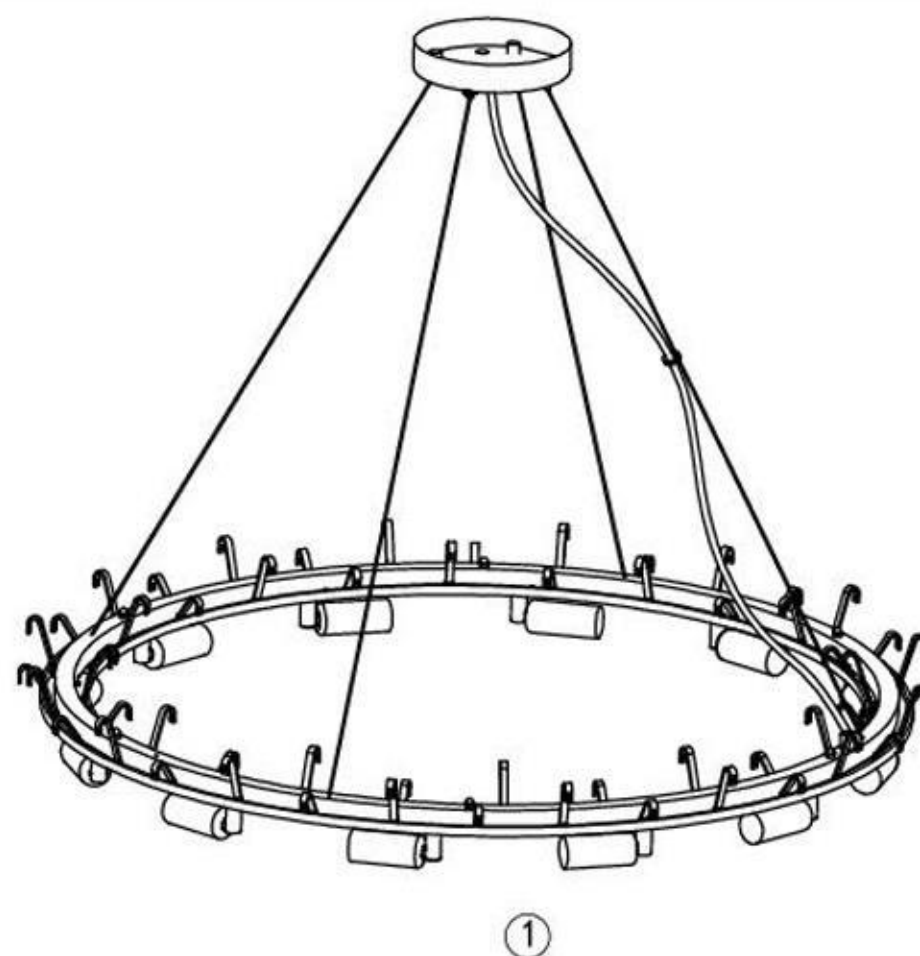

SL1227. 103. 12

ST LUCE

Packing list:

②⑧

PM: 82*82*9

②⑧

1pcs

⑤⑧