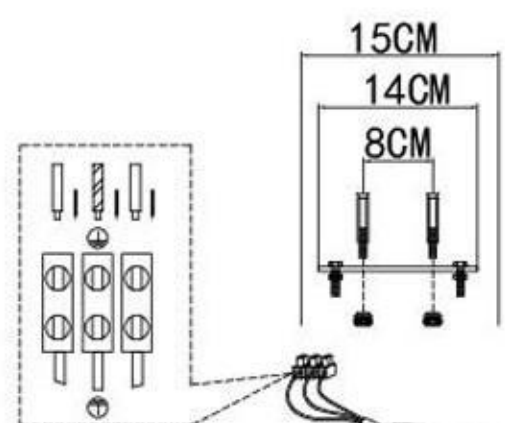

SL1227. 103. 12

ST LUCE

Packing list:

②⑧

PM: 82*82*9

②⑧

1pcs

⑤⑧