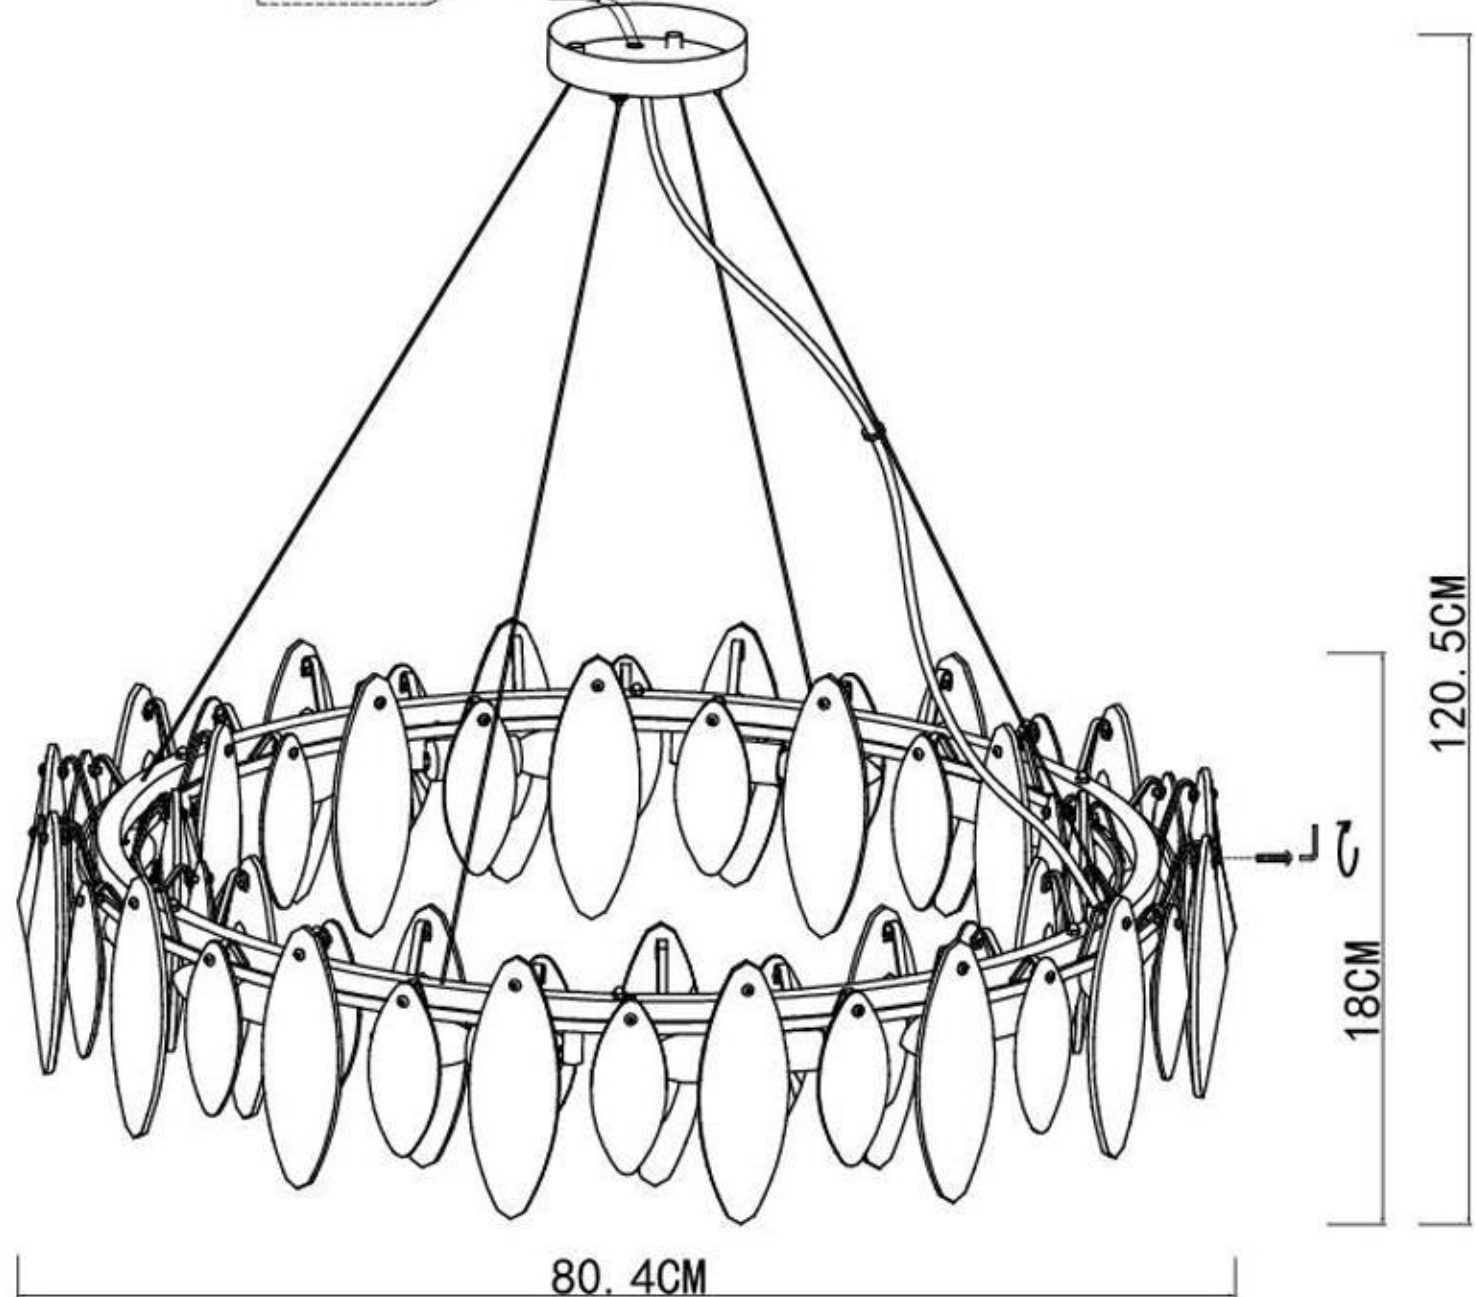

SL1227. 103. 12

ST LUCE

Packing list:

②⑧

PM: 82*82*9

②⑧

1pcs

⑤⑧