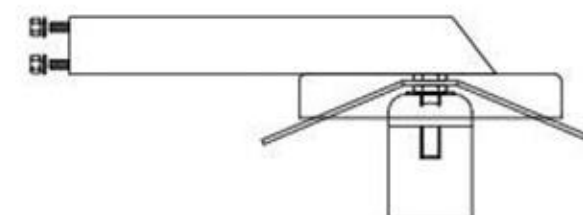

SL1503.401.01

ST LUCE

25CM

31CM

24.7CM

Packing list:

①

①