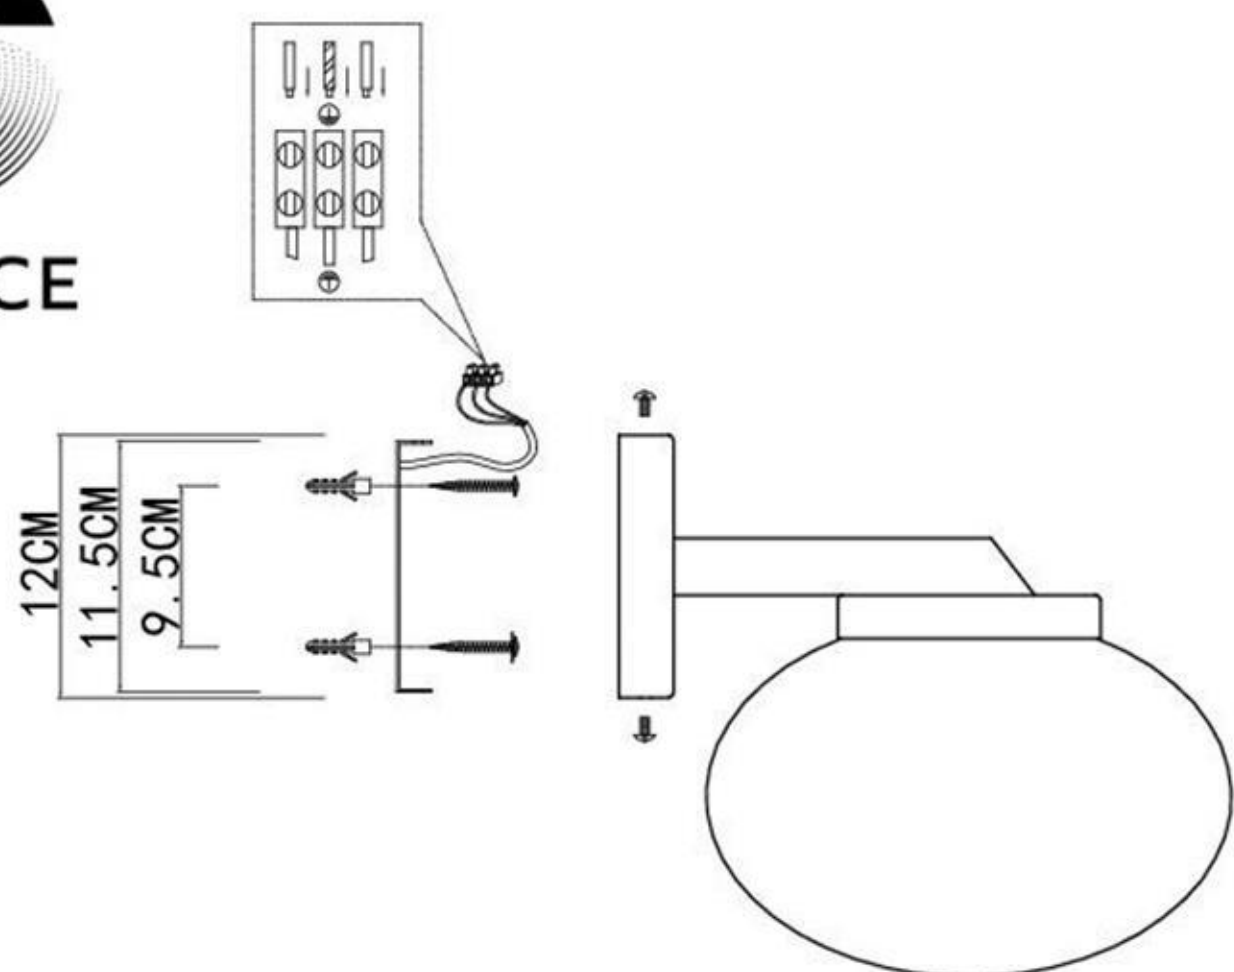

SL1503.401.01

ST LUCE

25CM

31CM

24.7CM

Packing list:

①

①