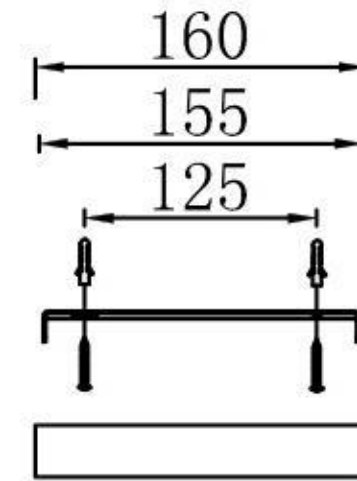

ST LUCE

Item NO:SL1170.301.02

A

B

A	●	B
7PCS	6PCS	8PCS
●	C	○
8PCS	11PCS	10PCS
○	24PCS	

C

D