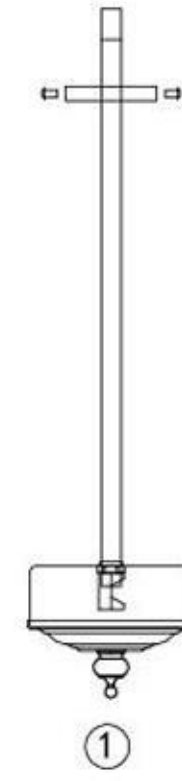

SL659.303.06

ST LUCE

54.5CM
115.4CM

61.3CM

Packing list:

PM: 40*40*13+3 3pcs