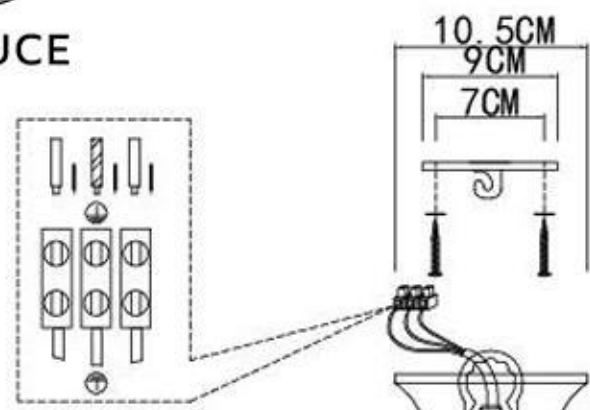

SL659.303.06

ST LUCE

54.5CM
115.4CM

61.3CM

Packing list:

PM: 40*40*13+3 3pcs