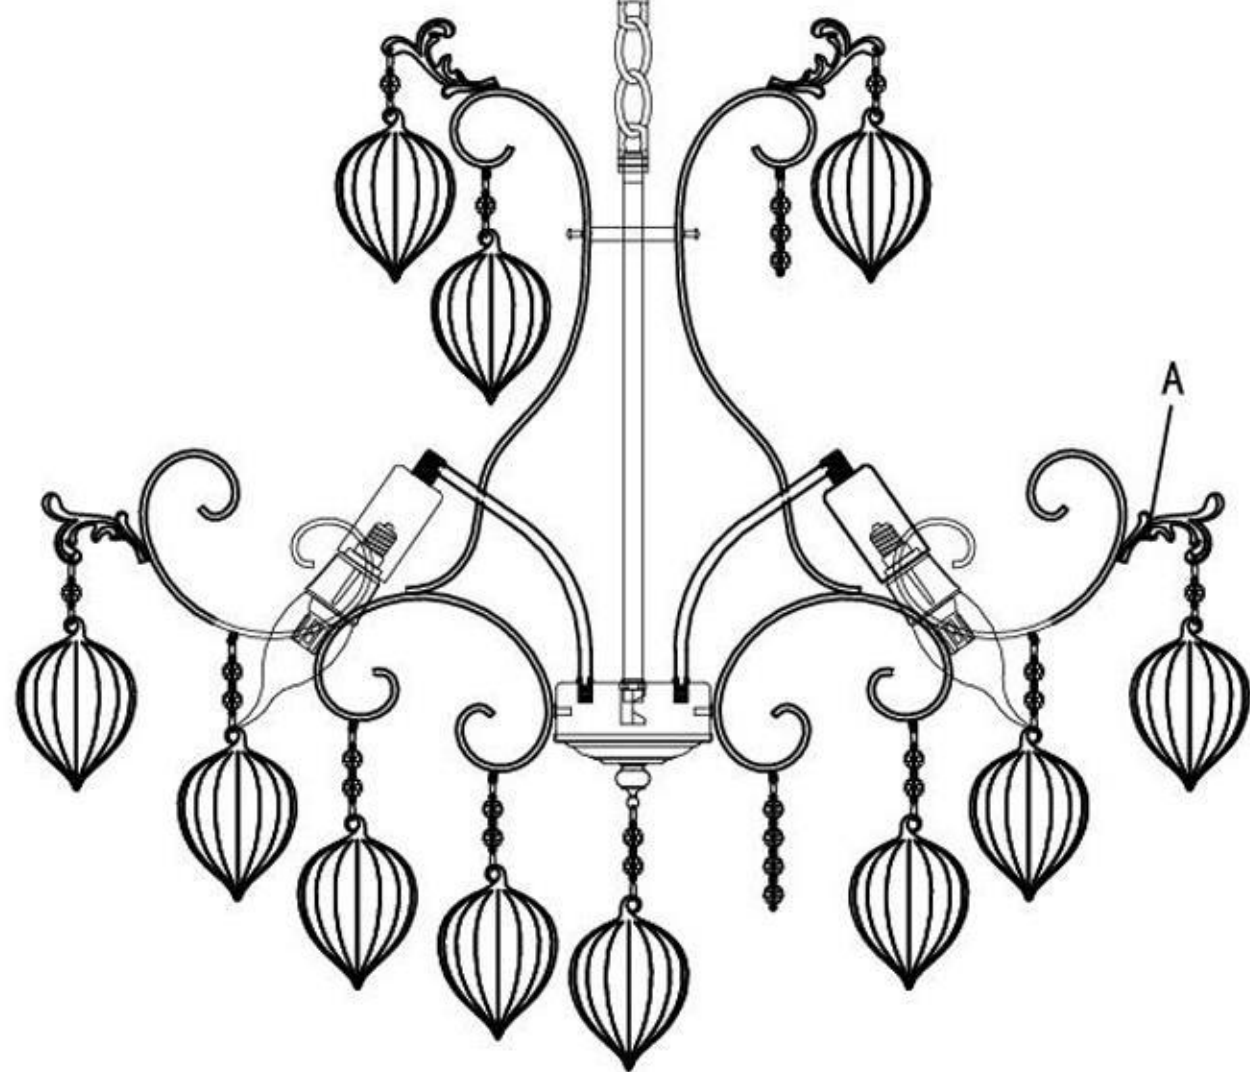

SL659.303.06

ST LUCE

54.5CM
115.4CM

61.3CM

Packing list:

PM: 40*40*13+3 3pcs