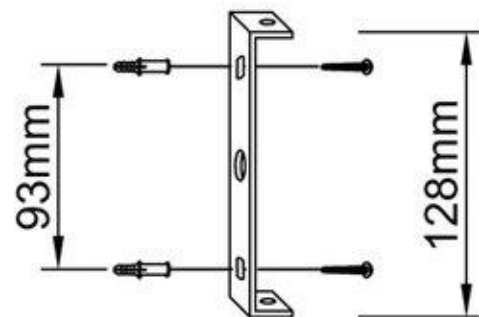

1

2

Fix crossbar to ceiling

3

Fix up canopy to crossbar with screws

Contact wire to 230V electrical source

4

5