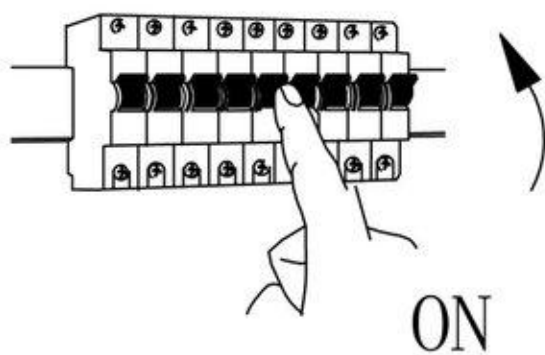

1

2

Fix crossbar to ceiling

3

Fix up canopy to crossbar with screws

Contact wire to 230V electrical source

4

5