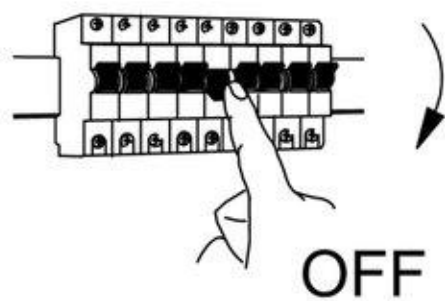

1

2

Fix crossbar to ceiling

3

Fix up canopy to crossbar with screws

Contact wire to 230V electrical source

4

5