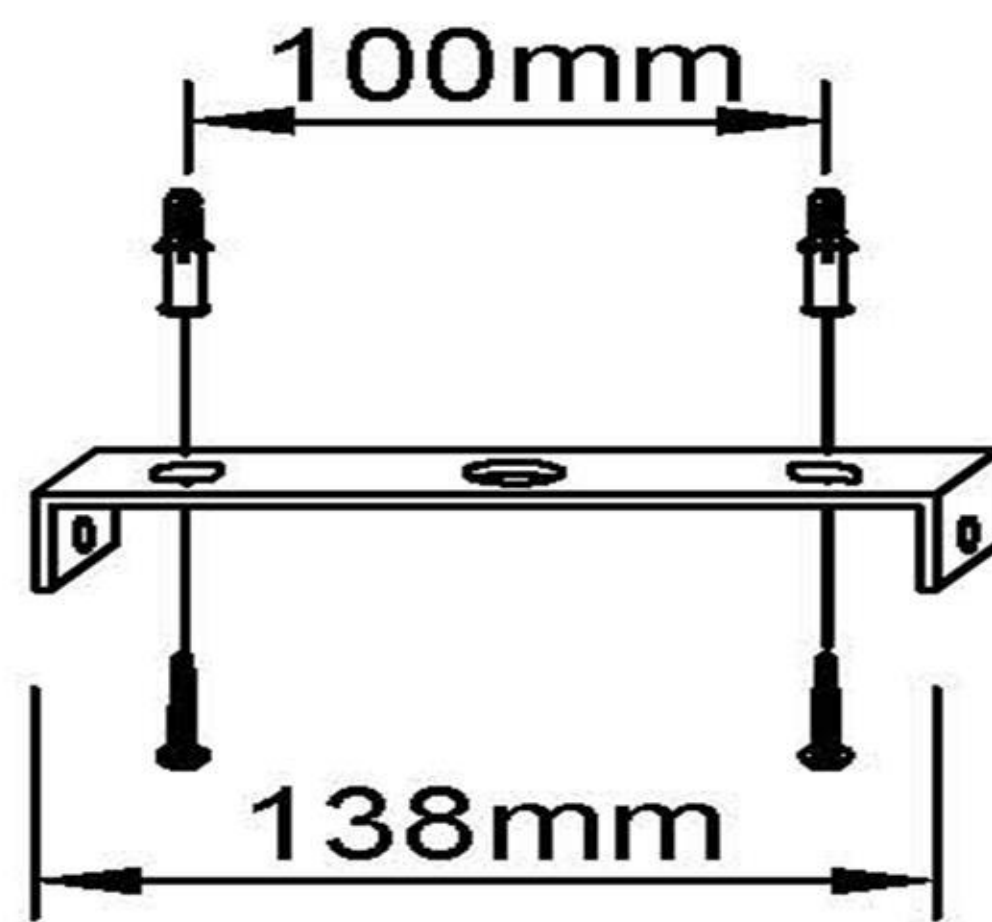

1

OFF

2

Fix crossbar to ceiling

3

Contact wire to 230V electrical source

4

5

6

ON

SL815. 203. 06

SL815. 303. 06

Ø145mm