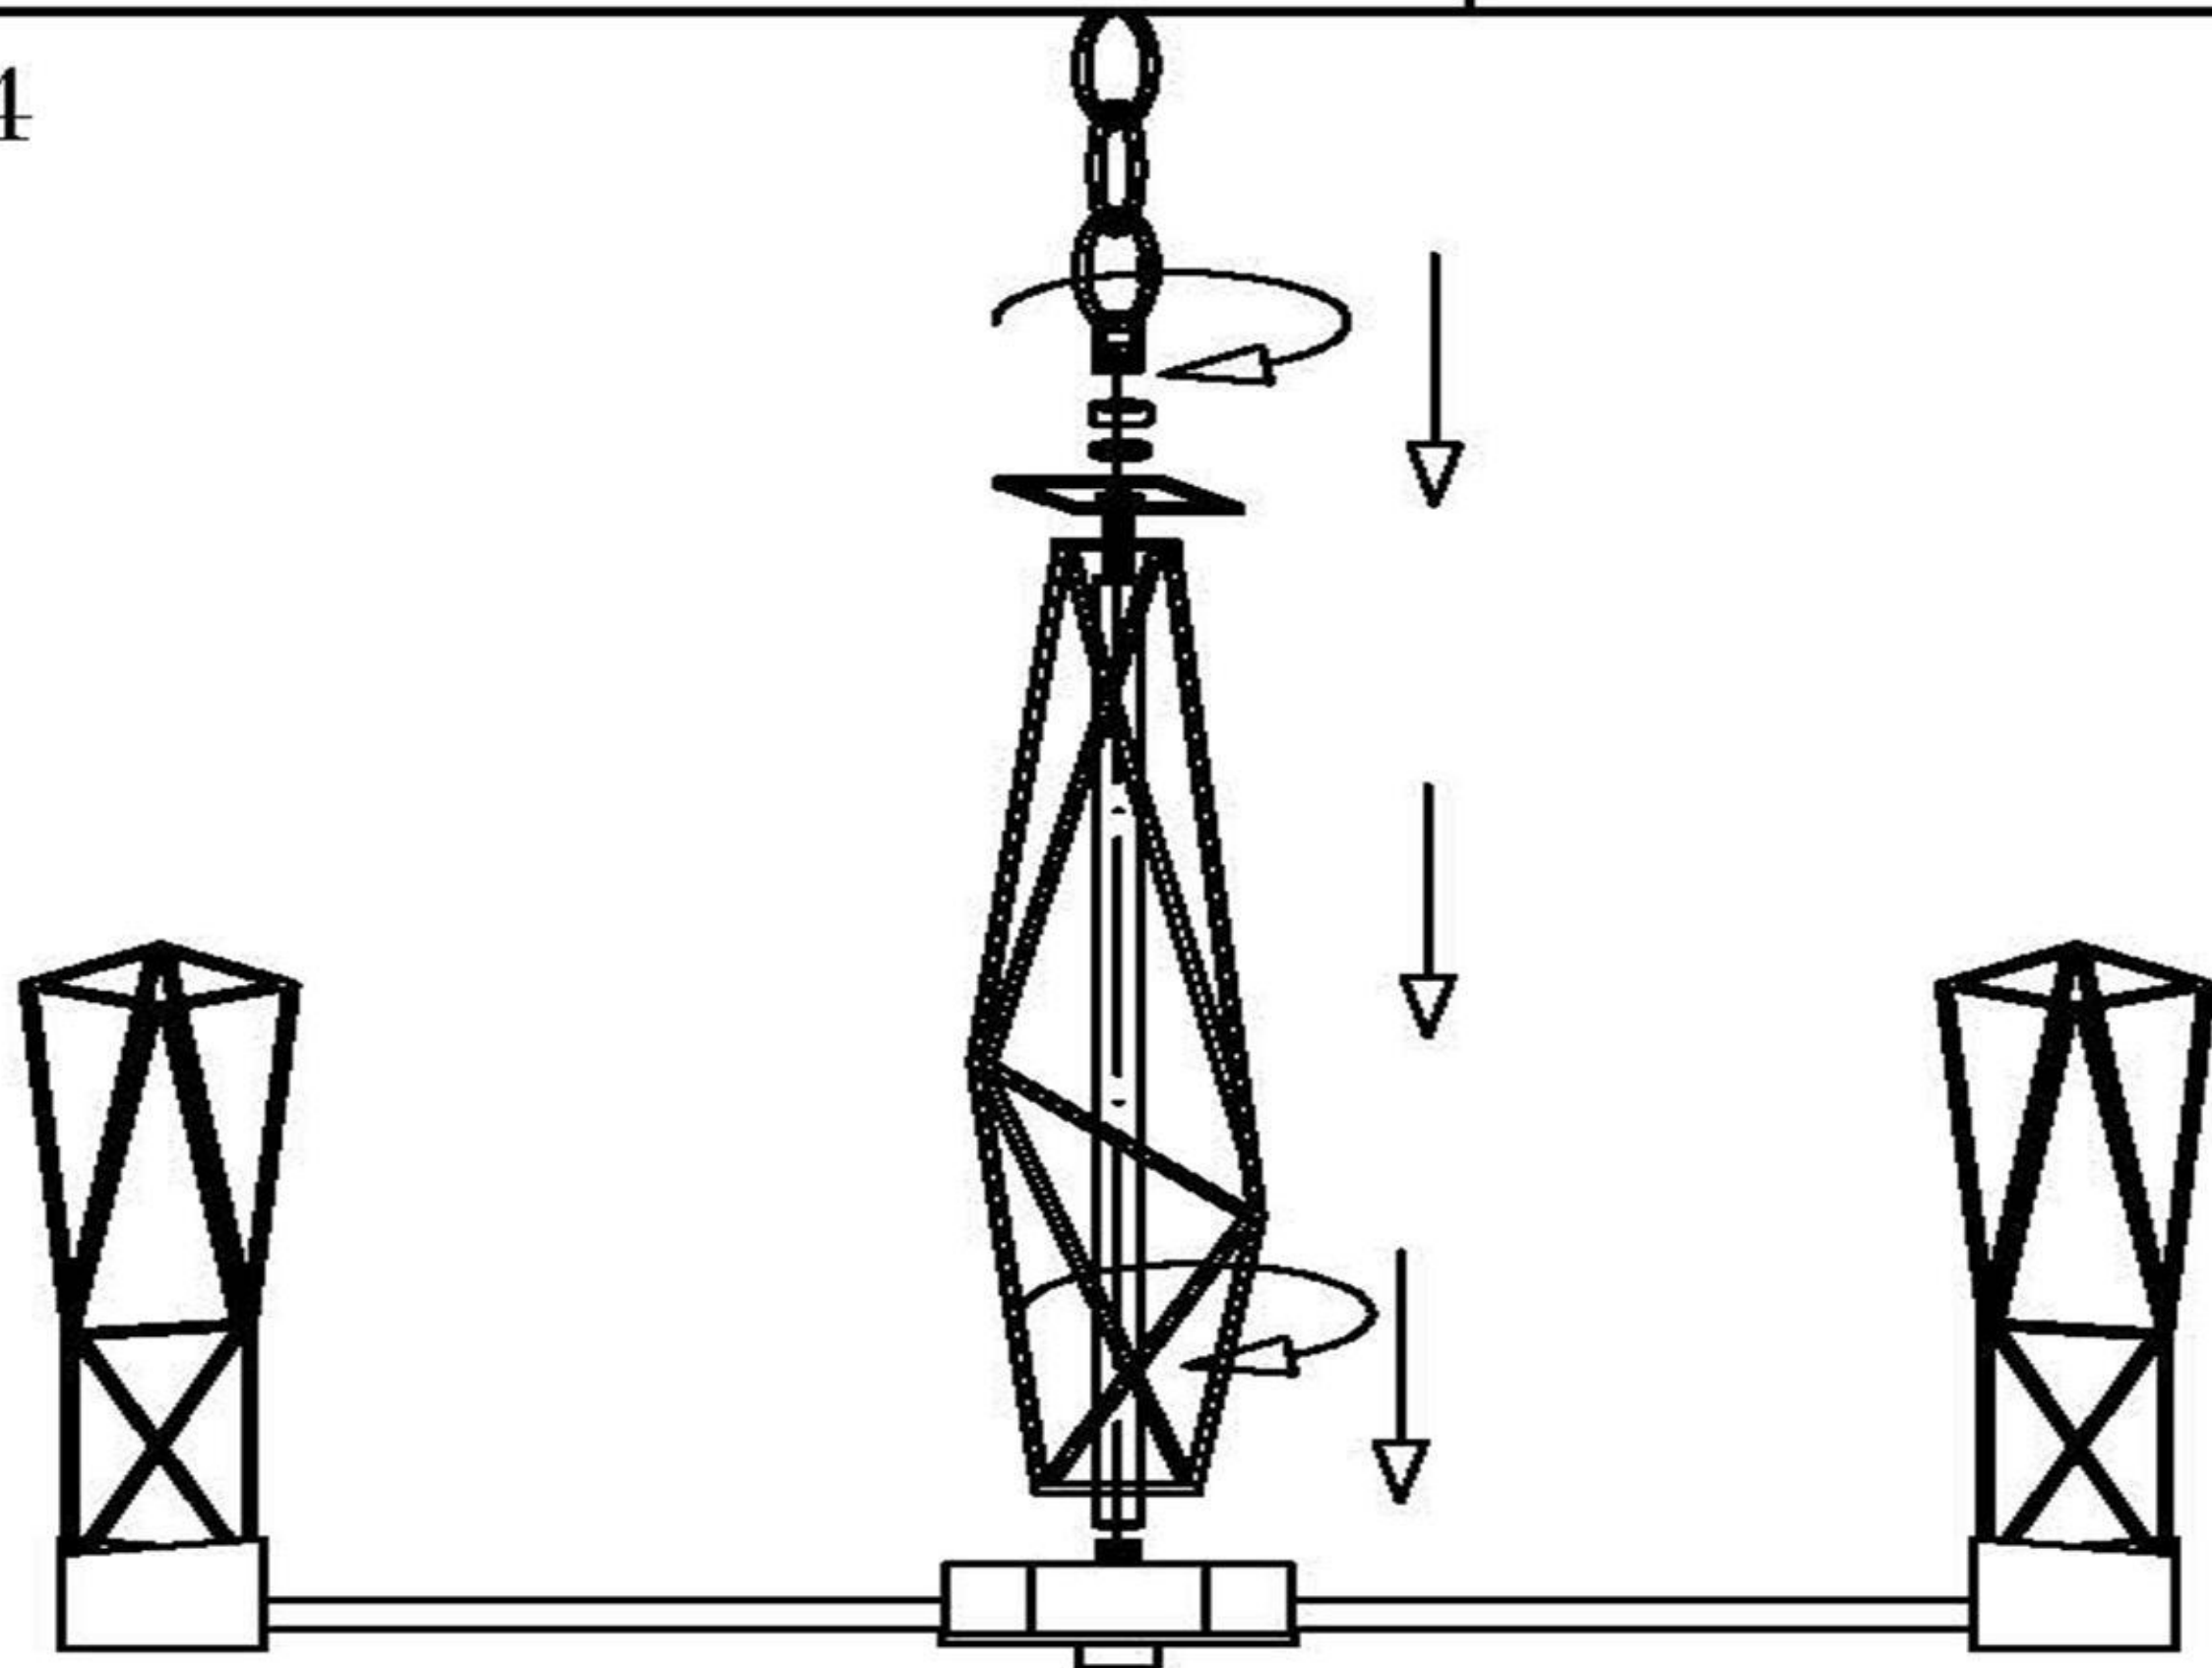

1

OFF

2

Fix crossbar to ceiling

3

Contact wire to 230V electrical source

4

5

6

ON

SL815. 203. 06

SL815. 303. 06

Ø145mm