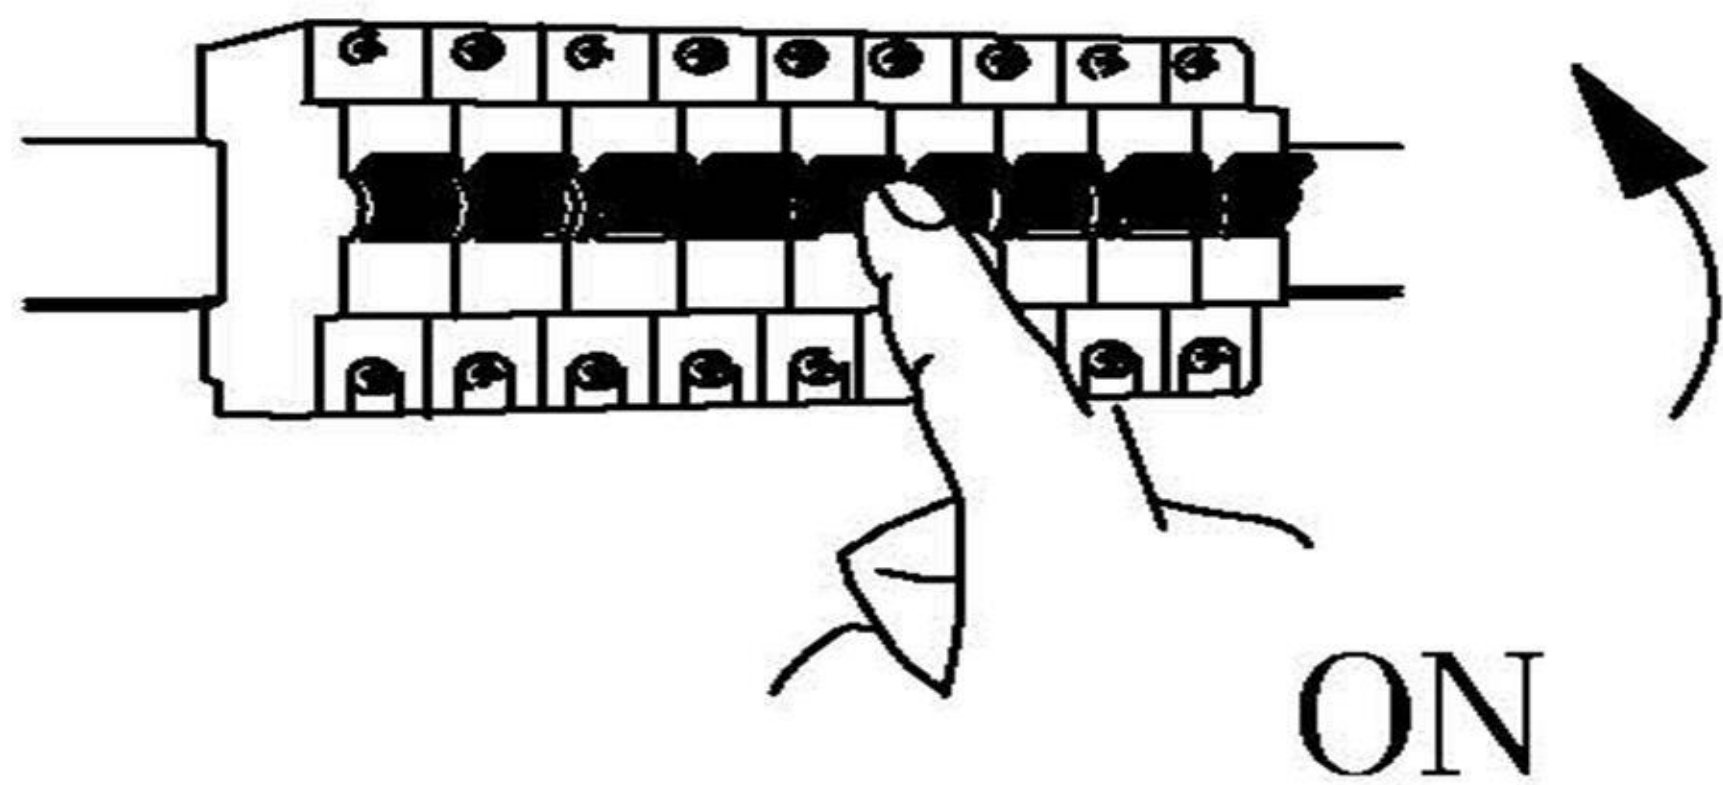

1

OFF

2

Fix crossbar to ceiling

3

Contact wire to 230V electrical source

4

5

6

ON

SL815. 203. 06

SL815. 303. 06

Ø145mm