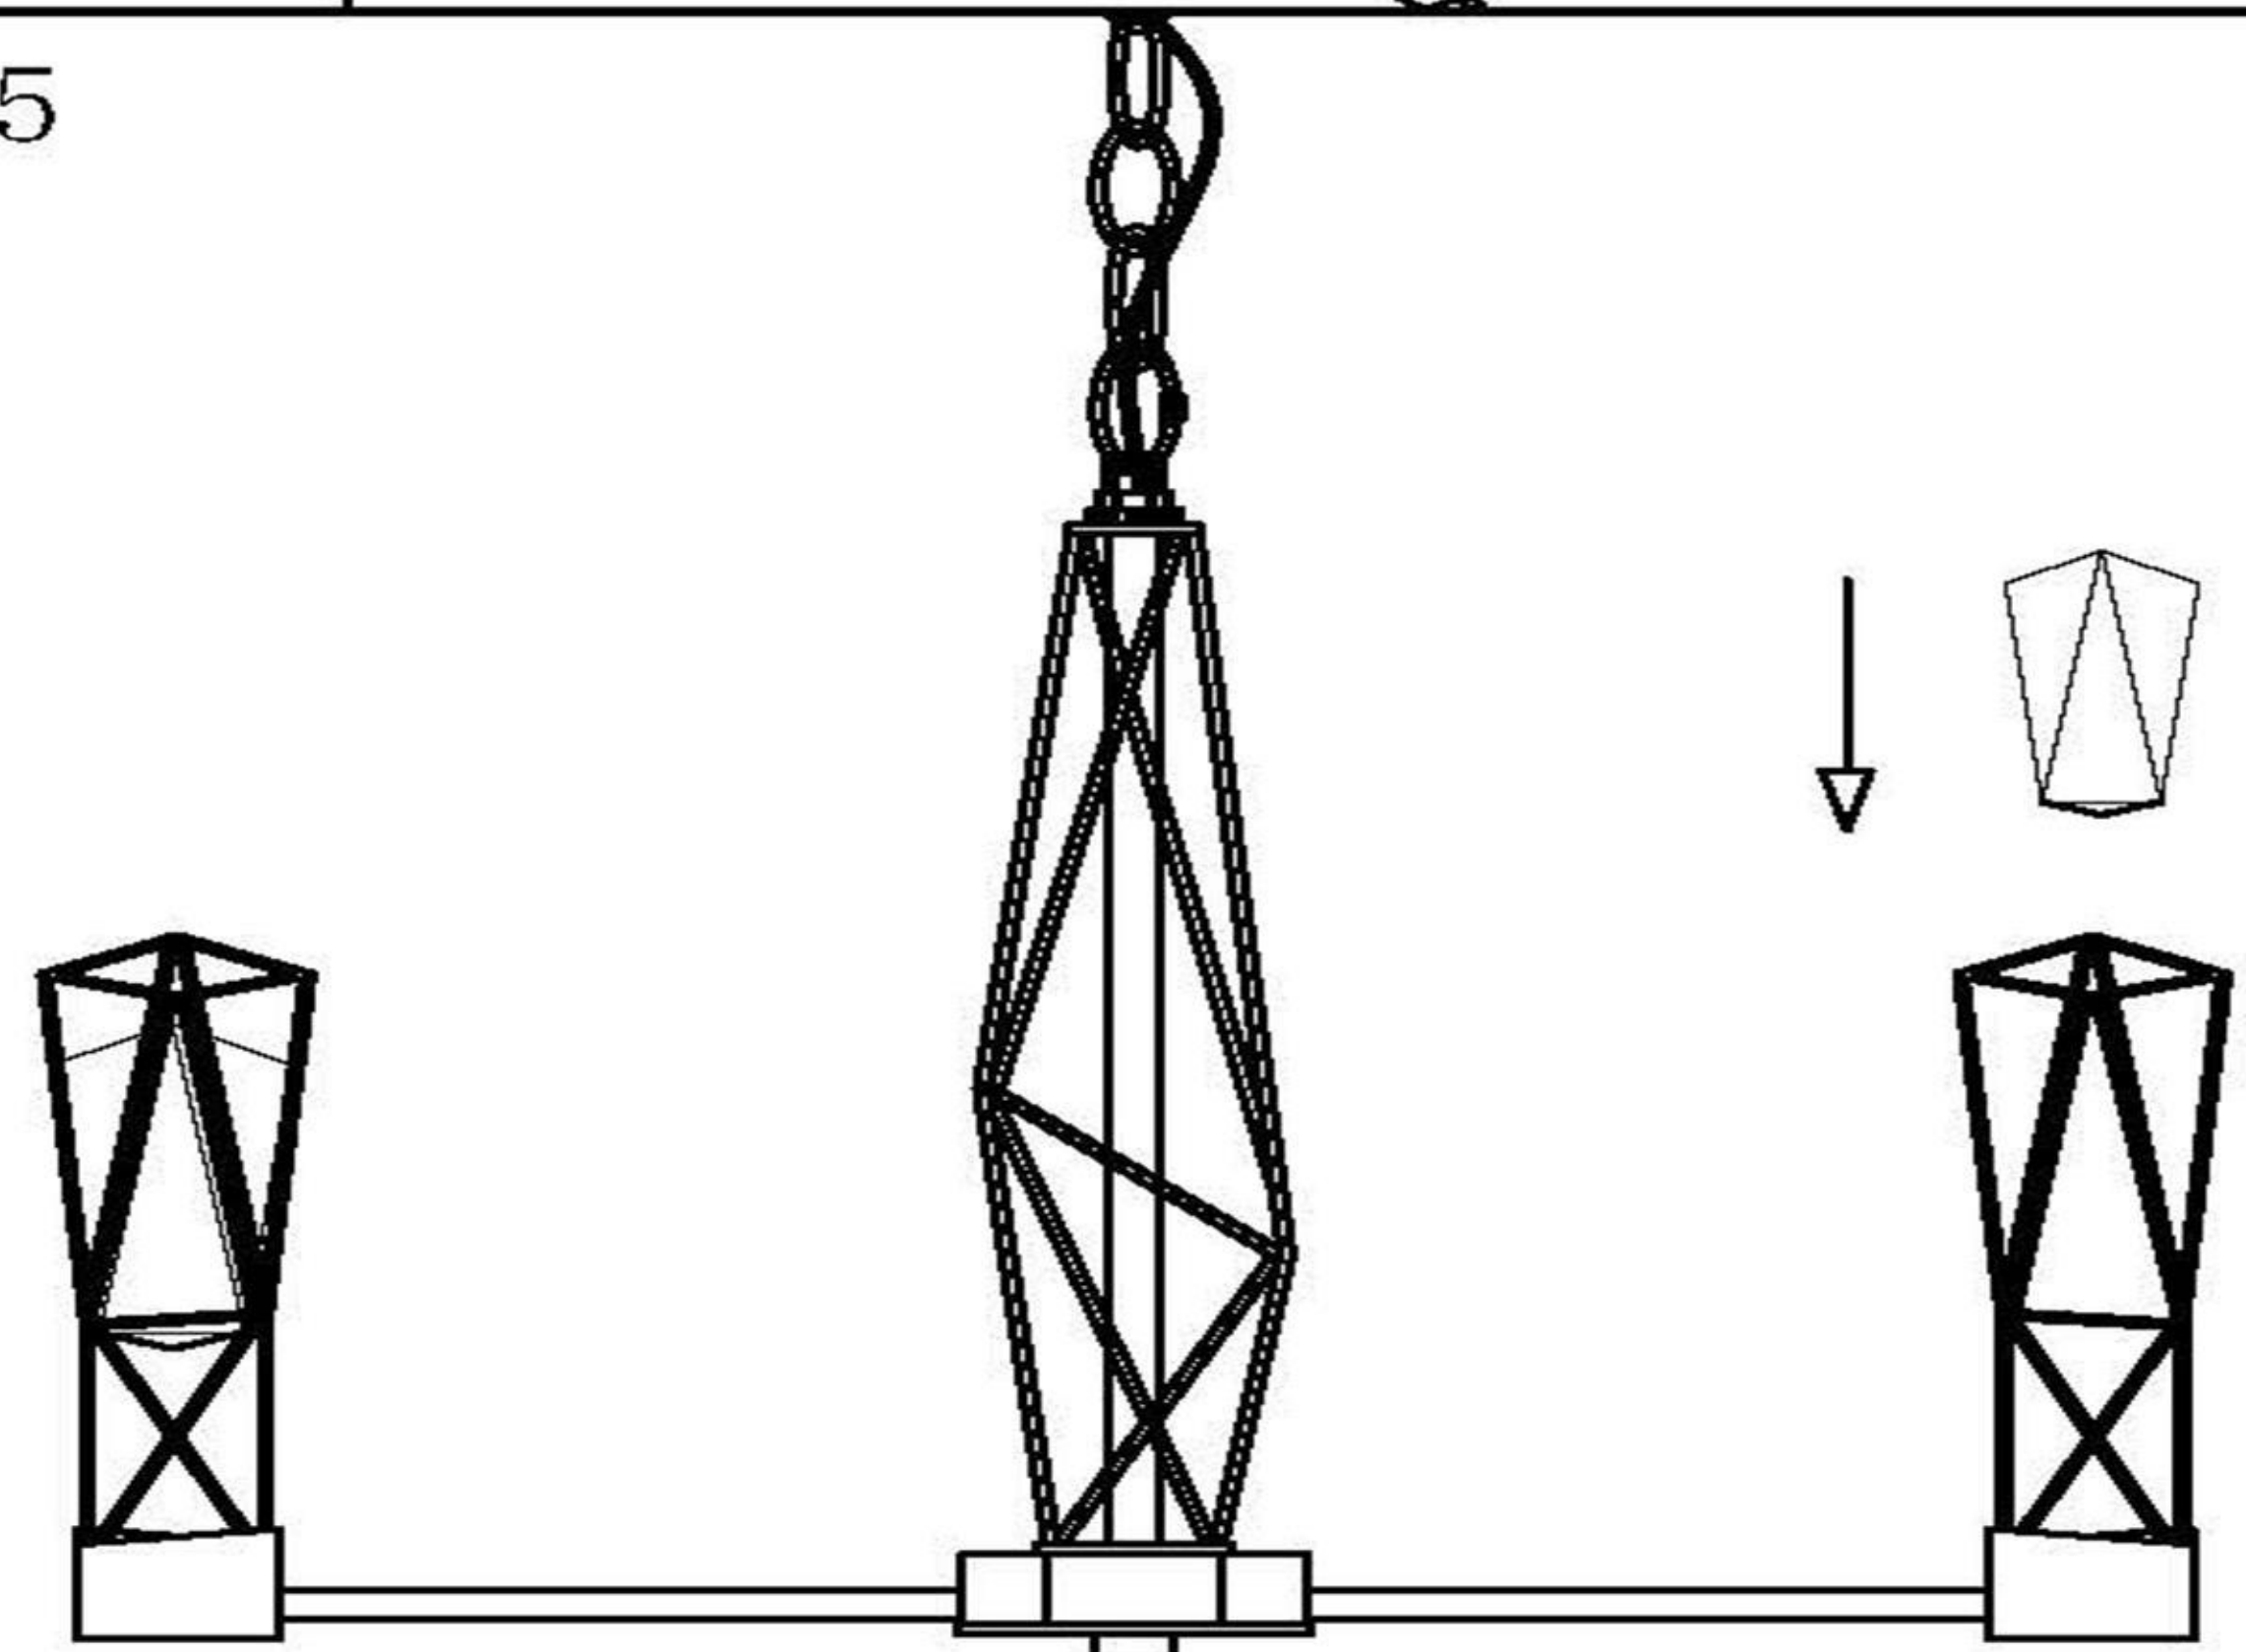

1

OFF

2

Fix crossbar to ceiling

3

Contact wire to 230V electrical source

4

5

6

ON

SL815. 203. 06

SL815. 303. 06

Ø145mm