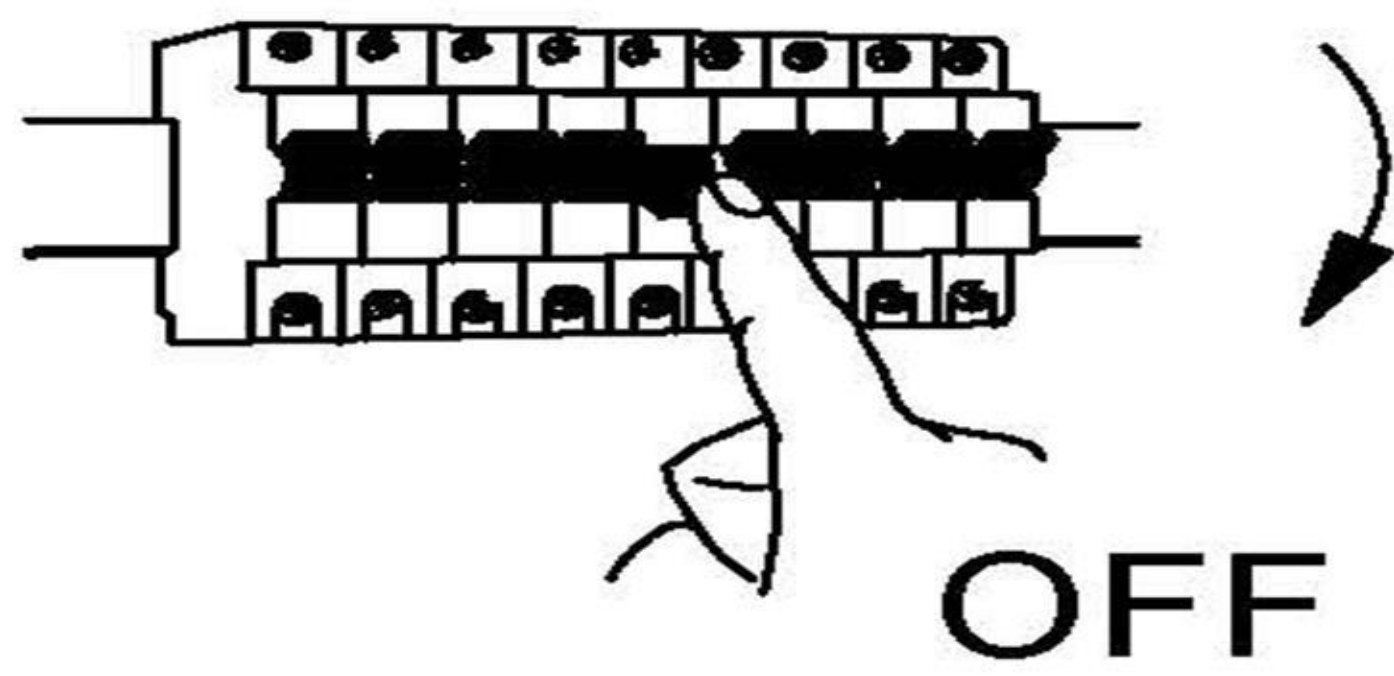

1

OFF

2

Fix crossbar to ceiling

3

Contact wire to 230V electrical source

4

5

6

ON

SL815. 203. 06

SL815. 303. 06

Ø145mm