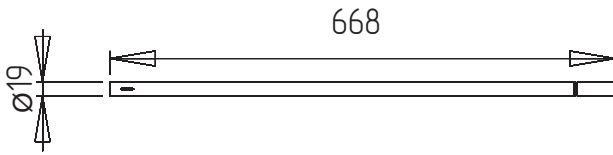

## Details for Gazebo 1017

(dimensions 2400 x 2400/3000 x 3000 x 2500 mm)

Tube N°1 (4 pcs)

Tube N°2 (4 pcs)

Tube N°3 (8 pcs)

Tube N°4 (4 pcs)

Tube N°5 (4 pcs)

Tube N°6 (4 pcs)

Plastic x-fastening element (1 pcs)

Angular(90°) plastic fastening element (4 pcs)

Step-bearing for tube Ø25 (4 pcs)

Steel fixative (8 pcs)

Kapron cord L=3000 mm (4 pcs)

Gazebo cloth (1 pcs)