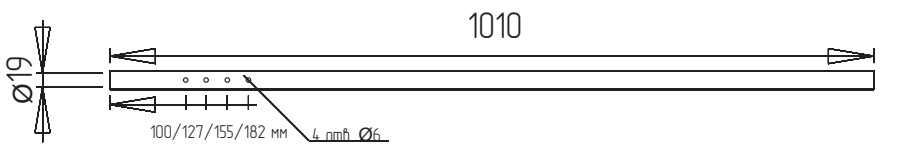

## Details for Gazebo 1017

(dimensions 2400 x 2400/3000 x 3000 x 2500 mm)

Tube N°1 (4 pcs)

Tube N°2 (4 pcs)

Tube N°3 (8 pcs)

Tube N°4 (4 pcs)

Tube N°5 (4 pcs)

Tube N°6 (4 pcs)

Plastic x-fastening element (1 pcs)

Angular(90°) plastic fastening element (4 pcs)

Step-bearing for tube Ø25 (4 pcs)

Steel fixative (8 pcs)

Kapron cord L=3000 mm (4 pcs)

Gazebo cloth (1 pcs)