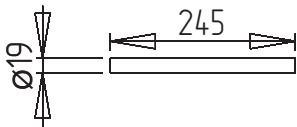

## Details for Gazebo 1017

(dimensions 2400 x 2400/3000 x 3000 x 2500 mm)

Tube N°1 (4 pcs)

Tube N°2 (4 pcs)

Tube N°3 (8 pcs)

Tube N°4 (4 pcs)

Tube N°5 (4 pcs)

Tube N°6 (4 pcs)

Plastic x-fastening element (1 pcs)

Angular(90°) plastic fastening element (4 pcs)

Step-bearing for tube Ø25 (4 pcs)

Steel fixative (8 pcs)

Kapron cord L=3000 mm (4 pcs)

Gazebo cloth (1 pcs)