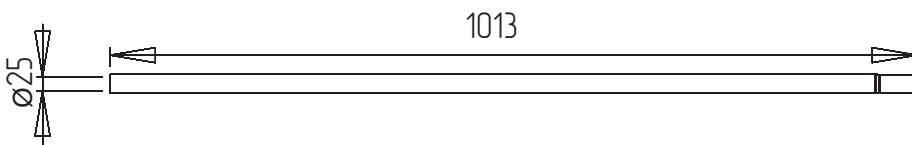

## Details for Gazebo 1017

(dimensions 2400 x 2400/3000 x 3000 x 2500 mm)

Tube N°1 (4 pcs)

Tube N°2 (4 pcs)

Tube N°3 (8 pcs)

Tube N°4 (4 pcs)

Tube N°5 (4 pcs)

Tube N°6 (4 pcs)

Plastic x-fastening element (1 pcs)

Angular(90°) plastic fastening element (4 pcs)

Step-bearing for tube Ø25 (4 pcs)

Steel fixative (8 pcs)

Kapron cord L=3000 mm (4 pcs)

Gazebo cloth (1 pcs)