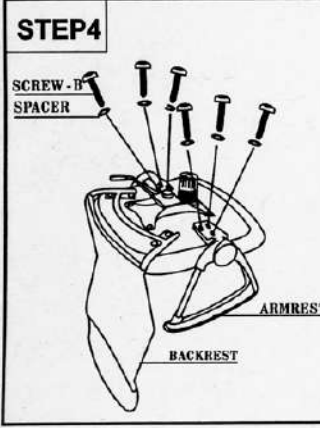

ASSEMBLY INSTRUCTION

BACKREST x1	GAS LIFT x1
CUSHION x1	SCREW-A (18mm)x8
MECHANISM x1	SCREW-B (25mm)x6
ARMREST x2	SPACER (18mm) x 6
SILVER-COVER x2	SPANNER x1
DISK BASE x1	
CASTOR x5	