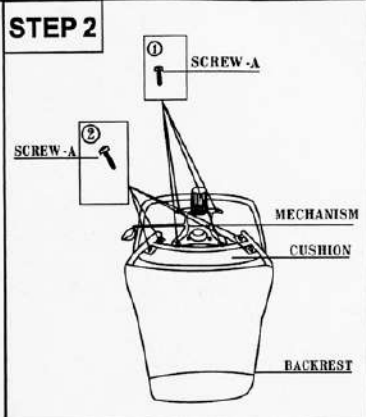

ASSEMBLY INSTRUCTION

BACKREST x1	GAS LIFT x1
CUSHION x1	SCREW-A (18mm)x8
MECHANISM x1	SCREW-B (25mm)x6
ARMREST x2	SPACER (18mm) x 6
SILVER-COVER x2	SPANNER x1
DISK BASE x1	
CASTOR x5	