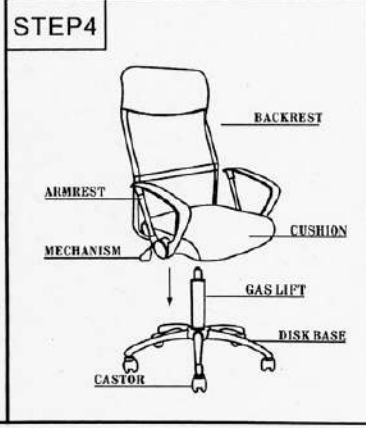

ASSEMBLY INSTRUCTION

BACKREST x1	GAS LIFT x1
CUSHION x1	SCREW-A (18mm)x8
MECHANISM x1	SCREW-B (25mm)x6
ARMREST x2	SPACER (18mm) x 6
SILVER-COVER x2	SPANNER x1
DISK BASE x1	
CASTOR x5	